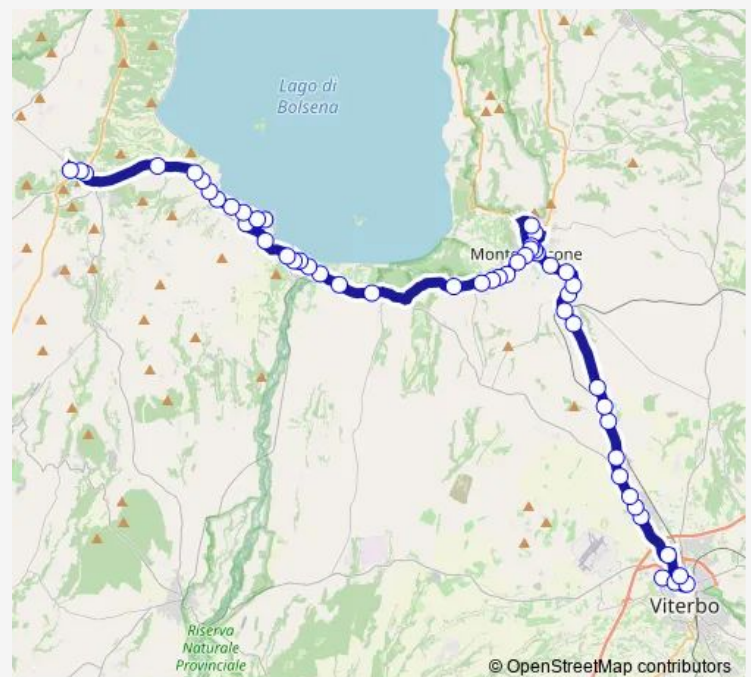

Route schedule

Viterbo | Riello # f641 — Valentano | Via Marconi Via Roma # f392

Monday 14:20

Tuesday 14:20

Wednesday 14:20

Thursday 14:20

Friday 14:20

Saturday 14:20

Sunday —

Route info

Direction: Viterbo | Riello # f641

Stops: 54

Trip Duration: 1 hour 0 min

Montefiascone | Via Santa Maria Grazie # f600

Montefiascone | Via Salotti Via Moro # f601

Montefiascone | piazzale Roma # 1068