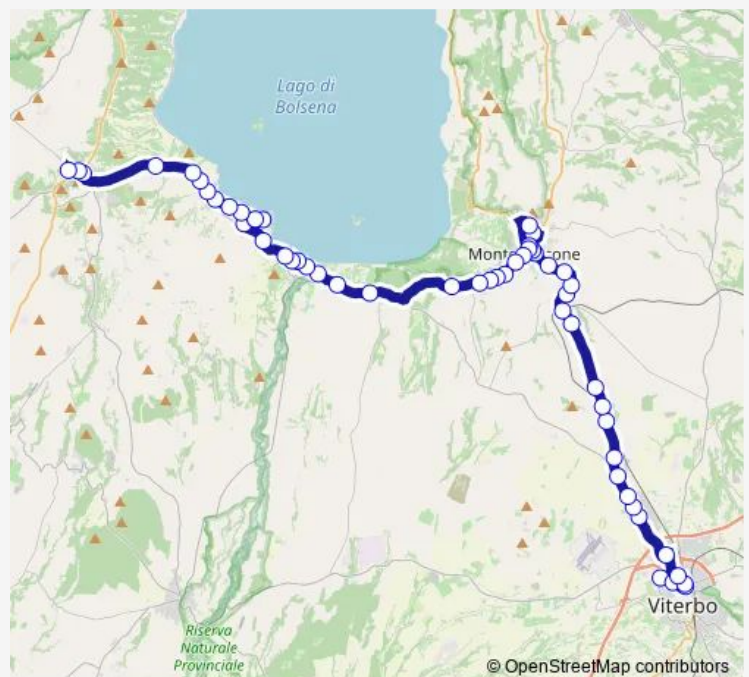

**Route info**

Direction: VITERBO | Riello # f641

Stops: 55

Trip Duration: 1 hour 0 min

Viterbo - Valentano # Va816d

Montefiascone | Via Orvietana Via Cassia # f599

Montefiascone | Via Santa Maria Grazie # f600