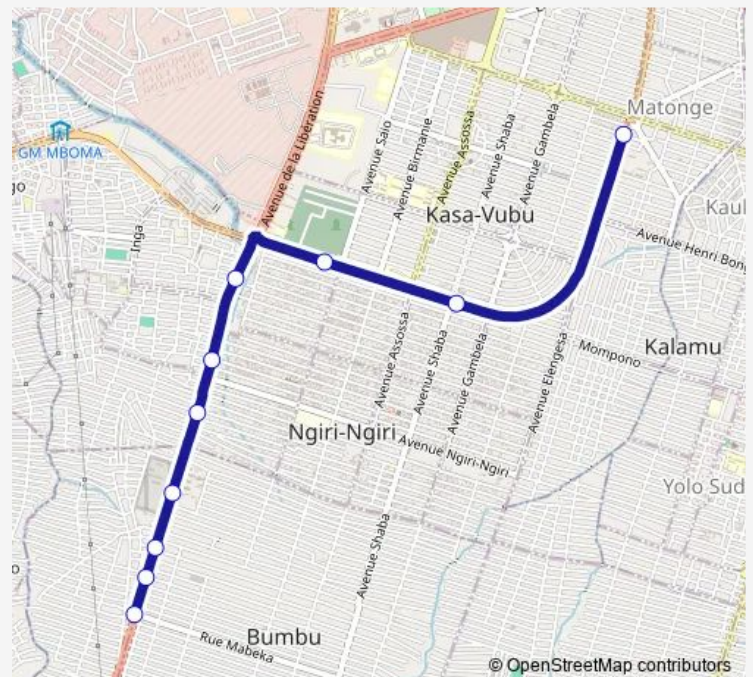

mama poto

molar

station

unknown

prison centrale de makala

unknown

unknown

unknown

Route schedule

unknown — unknown

Monday 16:49

Tuesday 16:49

Wednesday 16:49

Thursday 16:49

Friday 16:49

Saturday —

Sunday —

Route info

Direction: unknown

Stops: 10

Trip Duration: 0 hour 25 min

■ Selembao_TO_Victoire

Direction

unknown — unknown

unknown

Route schedule

unknown — unknown

Monday	15:59
Tuesday	15:59
Wednesday	15:59
Thursday	15:59
Friday	15:59
Saturday	—
Sunday	—

Route info

Direction: unknown

Stops: 7

Trip Duration: 0 hour 36 min