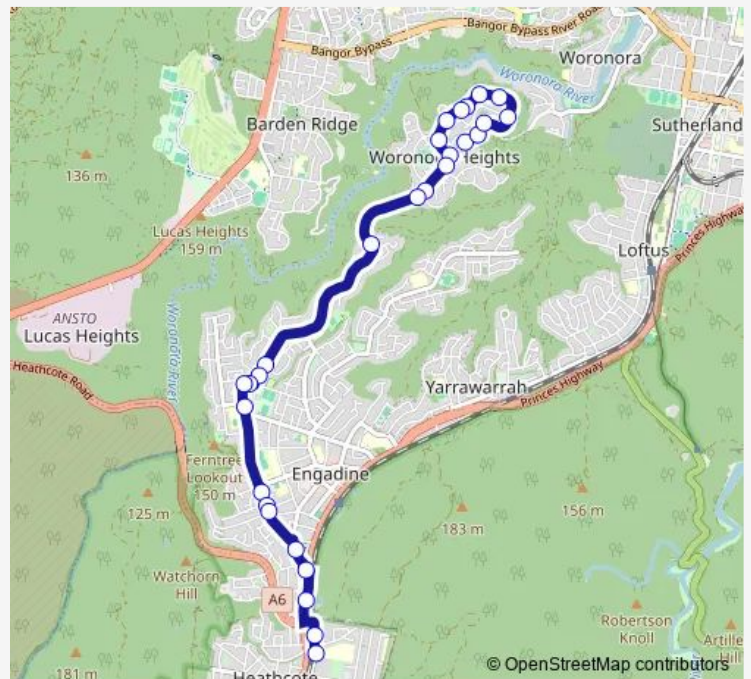

School Bus S211 Bundanoon Rd opp Whimbrel PI, Woronora Heights to Heathcote Hs

Go to website

Direction

Bundanoon Rd Opp Whimbrel PI — Wilson Pde Opp Heathcote High School

28 stops

[Open route schedule](#)

- Bundanoon Rd Opp Whimbrel PI
- Bundanoon Rd Before Warrangarree Dr
- Warrangarree Dr At Wylah PI
- Warrangarree Dr At Spoonbill Av
- Warrangarree Dr At Jabiru PI
- Warrangarree Dr After Jabiru PI
- Warrangarree Dr At Dove CI
- Warrangarree Dr At Oriole St
- Warrangarree Dr Opp Goshawk Cres
- Woronora Heights Shopping Centre,Warrangarree Dr
- Warrangarree Dr At Bundanoon Rd
- Bundanoon Rd Opp Teal PI
- Bundanoon Rd Opp Gannet PI
- Bundanoon Rd At Sandpiper PI
- Bundanoon Rd At Arkana PI
- Cooriengah Heights Rd At Forbes Cres
- Cooriengah Heights Rd Before Achilles Rd
- Achilles Rd Opp Cooriengah Heights Rd
- Achilles Rd At Woronora Rd
- Woronora Rd Opp Engadine West Public School

Route schedule

Bundanoon Rd Opp Whimbrel PI — Wilson Pde Opp Heathcote High School

Monday	07:59
Tuesday	07:59
Wednesday	07:59
Thursday	07:59
Friday	07:59
Saturday	—
Sunday	—

Route info

Direction: Bundanoon Rd Opp Whimbrel PI

Stops: 28

Trip Duration: 0 hour 24 min

S211 — Bundanoon Rd opp Whimbrel PI, Woronora Heights to Heathcote Hs

Woronora Rd Opp Conifer Pl

Woronora Rd At Mcalister Av

Woronora Rd Opp Fairview Av

Cooper Street Reserve, Old Princess Hwy

Old Princes Hwy At Princes Hwy

Princes Hwy Opp Numantia Rd

Wilson Pde Before The Avenue

Wilson Pde Opp Heathcote High School

S211 School Bus time schedules and route maps are available in an offline PDF at busmaps.com. Use the busmaps.com website to see live bus times, train schedule or subway schedule, and step-by-step directions for all public transit in Liverpool