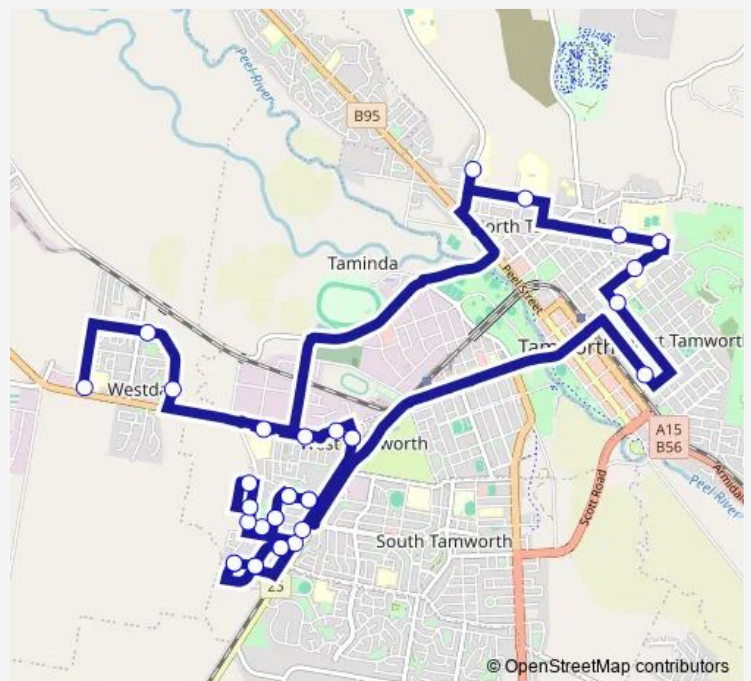

Kenny Dr At Goodwin St

Flemming Cres Before Lambert St

Sale St After Stewart Av

Gunnedah Rd At Edinburgh St

Peel High School

Mccarthy Catholic College, Tribe St

Tamworth Hospital, Johnston St

Tafe New England, Piper St

Oxley High School, Piper St

Calrossy Anglican School, Bourke St

Tamworth Public School, Upper St

Route schedule

Macgregor St Before Maxwell St — Westdale Public School

Monday	07:47
Tuesday	07:47
Wednesday	07:47
Thursday	07:47
Friday	07:47
Saturday	—
Sunday	—

Route info

Direction: Macgregor St Before Maxwell St

Stops: 33

Trip Duration: 1 hour 13 min

S211 — Seal Bus - Oxley Vale PS to West Tamworth via Tamworth West Ps **BusMaps**

St Nicholas Primary School, Carthage St

Macgregor St Before Maxwell St

Birrelee Macs Child Care Centre, Macgregor St

Sussex St At Bourne St

Coledale Community Centre, Kenny Dr

Kenny Dr At Goodwin St

Flemming Cres Before Lambert St

Warral Rd After Tingira Av