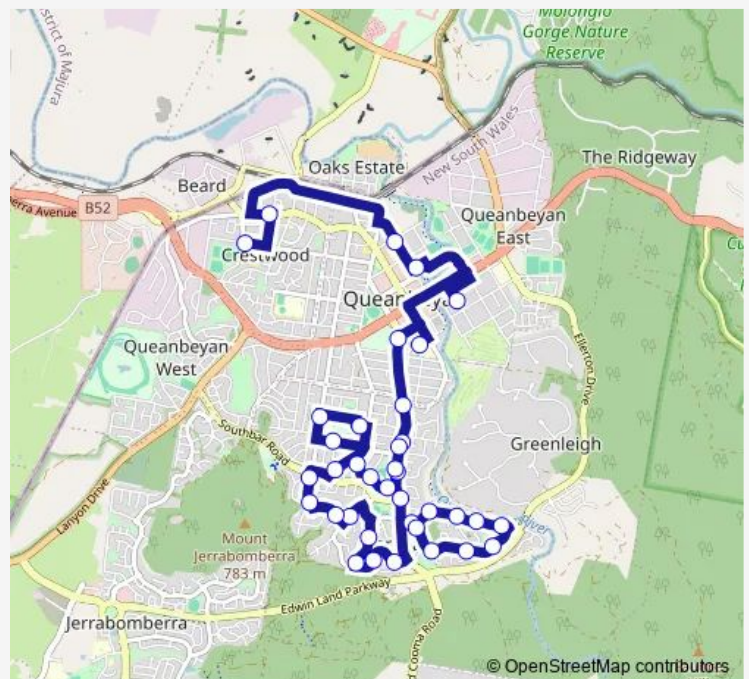

Rusten St Opp Murray St

Donald Rd At Kinsella St

Donald Rd Before Southbar Rd

Route schedule

Cooma St Opp Kenneth Pl — Queanbeyan West Public School, Morton St

| | |
|-----------|-------|
| Monday | 08:14 |
| Tuesday | 08:14 |
| Wednesday | 08:14 |
| Thursday | 08:14 |
| Friday | 08:14 |
| Saturday | — |
| Sunday | — |

Route info

Direction: Cooma St Opp Kenneth Pl

Stops: 37

Trip Duration: 0 hour 51 min

S211 — Karabar to Queanbeyan Public via Barracks Flat

Cameron Rd Opp Wirilda Cres

Queanbeyan South Public School, School Grounds