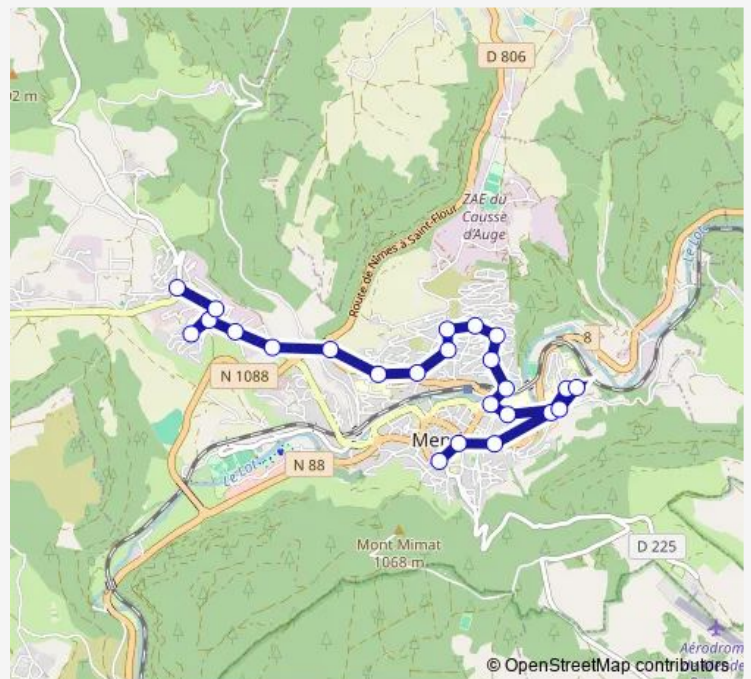

Bus L3 302 Foirail - Les Boulaines

[Go to website](#)

Direction

Foirail — Les Boulaines

24 stops

[Open route schedule](#)

- Foirail
- Mairie Soubeyran
- Le Villaret
- Les Bancel
- Terres Bleues
- Fontanilles
- Lycée Notre Dame
- La Vernède
- Paulin Daudé
- Le Carmel
- Bellevue
- Les Ecureuils
- Chanteperrix
- Les Acacias
- Altitude 800
- La Cantarelle
- Hôpital
- Viaduc de Rieucros
- Lycée E. Peytavin
- Europe
- Valcroze

Route schedule

Foirail — Les Boulaines

Monday	18:51
Tuesday	18:51
Wednesday	18:51
Thursday	18:51
Friday	18:51
Saturday	18:51
Sunday	18:51

Route info

Direction: Foirail

Stops: 24

Trip Duration: 0 hour 24 min

■ L3 — 302 Foirail - Les Boulaines

Valcroze 2

Le Gevaudan

Les Boulaines

L3 Bus time schedules and route maps are available in an offline PDF at busmaps.com. Use the busmaps.com website to see live bus times, train schedule or subway schedule, and step-by-step directions for all public transit in Mende

The schedule is provided in the local timezone. Times with "(+1)" indicate departures on the next day.

PDF file created on 2025-01-16

2024 BusMaps.com - All Rights Reserved