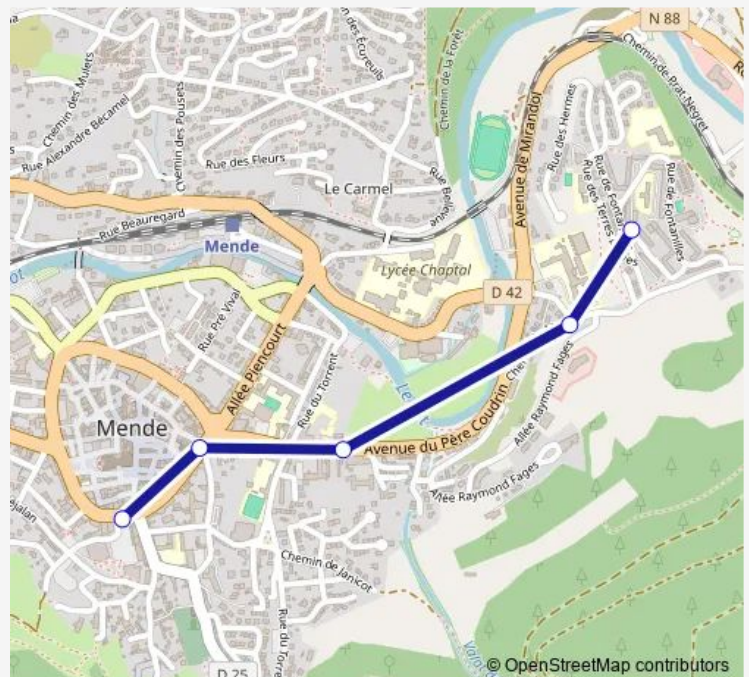

### Direction

Foirail — Terres Bleues

5 stops

[Open route schedule](#)

Foirail

Mairie Soubeyran

Le Villaret

Les Bancelles

### Route schedule

Foirail — Terres Bleues

Monday 10:34-17:01

Tuesday 10:34-17:01

Wednesday 10:34-17:01

Thursday 10:34-17:01

Friday 10:34-17:01

Saturday 10:34-17:01

### Route info

Direction: Foirail

Stops: 5

Trip Duration: 0 hour 4 min

**Direction**

Fontanilles — Foirail

8 stops

[Open route schedule](#)

## Route schedule

Fontanilles — Foirail

Monday	12:26-17:06
Tuesday	12:26-17:06
Wednesday	12:26-17:06
Thursday	12:26-17:06
Friday	12:26-17:06
Saturday	12:26-17:06
Sunday	12:26-17:06