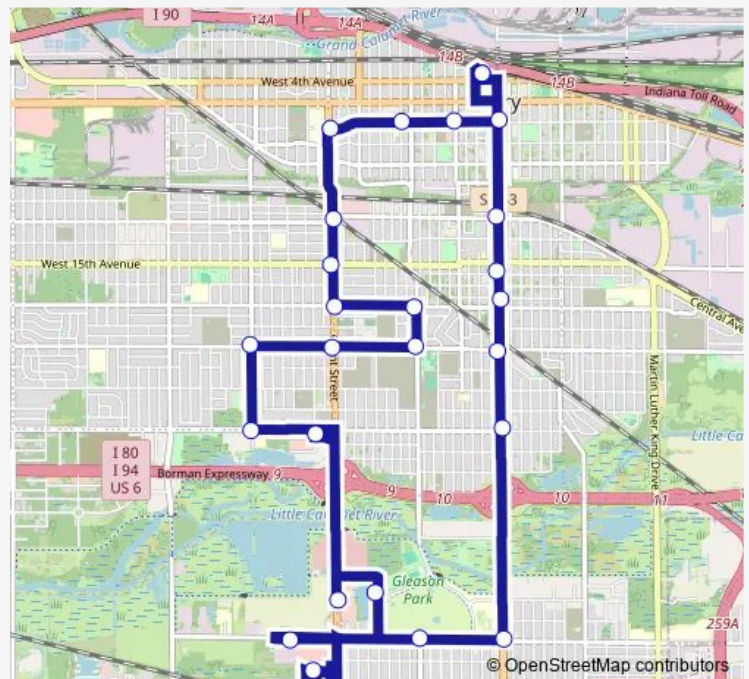

6th & Madison

6th & Tyler

6th & Grant

11th & Grant

15th & Grant

19th & Grant

19th & Harrison

21st & Harrison (Roosevelt)

35th & Harrison

35th & Broadway

25th & Broadway

Route schedule

Metro Center — Metro Center

Monday 05:45-19:30

Tuesday 05:45-19:30

Wednesday 05:45-19:30

Thursday 05:45-19:30

Friday 05:45-19:30

Saturday 09:45-17:45

Sunday —

Route info

Direction: Metro Center

Stops: 26

Trip Duration: 1 hour 0 min

L3 — West 6th Ave/Tolleston

21st & Broadway

19th & Broadway

15th & Broadway

11th & Broadway

Metro Center

L3 Bus time schedules and route maps are available in an offline PDF at busmaps.com. Use the busmaps.com website to see live bus times, train schedule or subway schedule, and step-by-step directions for all public transit in Gary