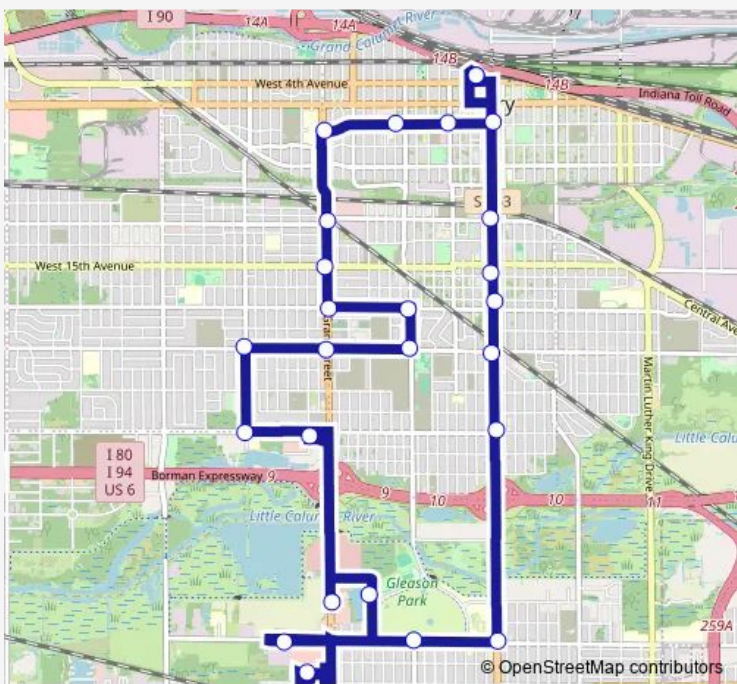

Bus L3 West 6th Ave/Tolleston

[Go to website](#)

Direction
 Metro Center — Metro Center
 26 stops
[Open route schedule](#)

- Metro Center
- 6th & Broadway
- 6th & Madison
- 6th & Tyler
- 6th & Grant
- 11th & Grant
- 15th & Grant
- 19th & Grant
- 19th & Harrison
- 21st & Harrison (Roosevelt)
- 21st & Grant
- 21st & Taft
- 25th & Taft
- County Market Plaza
- Aldis
- 3280 Pierce
- Village Center Rear Entrance
- 35th Garage
- 35th & Harrison
- 35th & Broadway
- 25th & Broadway

Route schedule
 Metro Center — Metro Center

| | |
|-----------|-------------|
| Monday | 05:45-19:30 |
| Tuesday | 05:45-19:30 |
| Wednesday | 05:45-19:30 |
| Thursday | 05:45-19:30 |
| Friday | 05:45-19:30 |
| Saturday | 09:45-17:45 |
| Sunday | — |

Route info
 Direction: Metro Center
 Stops: 26
 Trip Duration: 1 hour 0 min

L3 — West 6th Ave/Tolleston BusMaps

21st & Broadway

19th Avenue Northbound

15th & Broadway

11th & Broadway

Metro Center

L3 Bus time schedules and route maps are available in an offline PDF at busmaps.com. Use the busmaps.com website to see live bus times, train schedule or subway schedule, and step-by-step directions for all public transit in Gary

The schedule is provided in the local timezone. Times with "(+1)" indicate departures on the next day.

PDF file created on 2025-02-26

2024 BusMaps.com - All Rights Reserved