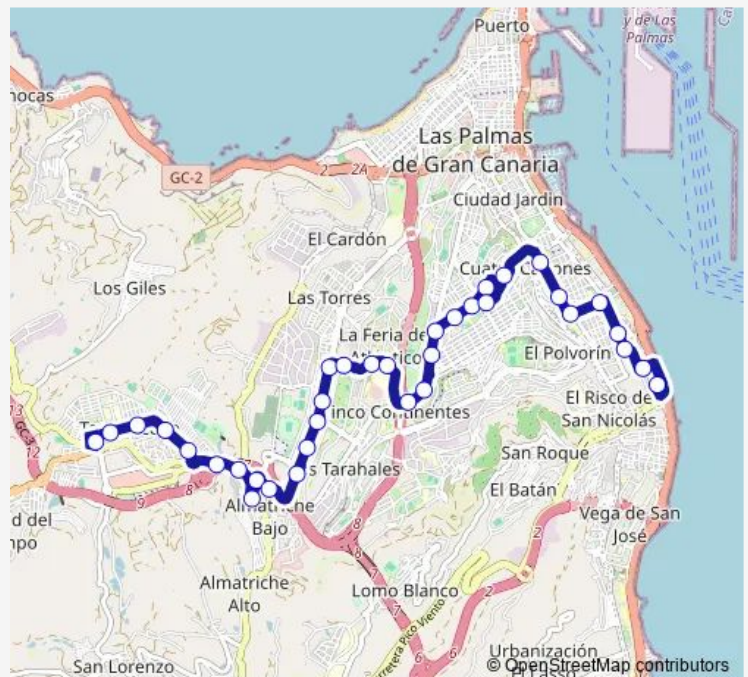

Av. Escaleritas (C.C. La Ballena)

Av. Escaleritas (urb. Sansofé)

Av. Escaleritas, 109

Route schedule

Intercambiador de Tamaraceite — Teatro

Monday 00:30-23:45

Tuesday 00:30-23:45

Wednesday 00:30-23:45

Thursday 00:30-23:45

Friday 00:15-23:45

Saturday 00:15-23:45

Sunday 00:30-23:45

Route info

Direction: Intercambiador de Tamaraceite

Stops: 35

Trip Duration: 0 hour 39 min