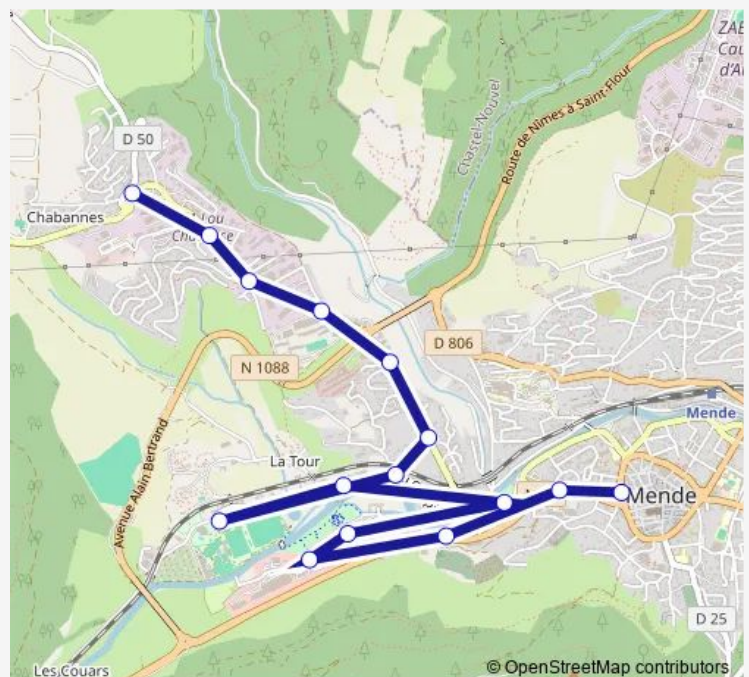

### Direction

Aigues-Passes — Les Boulaines

15 stops

[Open route schedule](#)

Aigues-Passes

Jean Jaures

Gorges du Tarn

Le Tuff

### Route schedule

Aigues-Passes — Les Boulaines

Monday 08:12-18:10

Tuesday 08:12-18:10

Wednesday 08:12-18:10

Thursday 08:12-18:10

Friday 08:12-18:10

Saturday 08:12-18:10

Sunday 08:12-18:10

### Route info

Direction: Aigues-Passes

Stops: 15

Trip Duration: 0 hour 15 min

L3 — 34 Aigues Passes - Les Boulaines

L3 Bus time schedules and route maps are available in an offline PDF at [busmaps.com](https://busmaps.com). Use the [busmaps.com](https://busmaps.com) website to see live bus times, train schedule or subway schedule, and step-by-step directions for all public transit in Mende