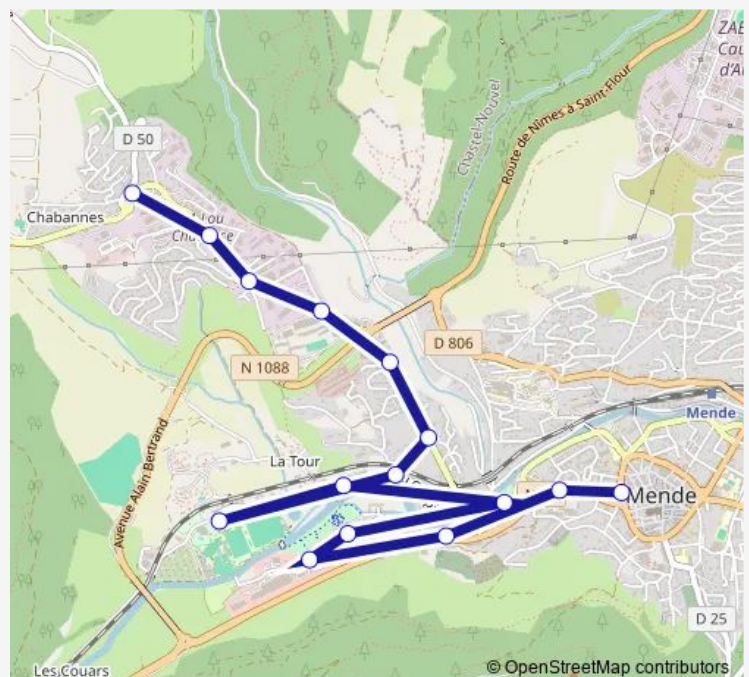

Bus L3 34 Aigues Passes - Les Boulaines

[Go to website](#)

Direction

Aigues-Passes — Les Boulaines

15 stops

[Open route schedule](#)

Aigues-Passes

Jean Jaures

Gorges du Tarn

Le Tuff

Ramilles

Pont Roupt

En Crouzas 2

Le Chapitre

En Crouzas

Hauts de Rieucros

Tuesday 08:12-18:10

Wednesday 08:12-18:10

Thursday 08:12-18:10

Friday 08:12-18:10

Saturday 08:12-18:10

Sunday 08:12-18:10

Route info

Direction: Aigues-Passes

Stops: 15

Trip Duration: 0 hour 15 min

L3 — 34 Aigues Passes - Les Boulaines

L3 Bus time schedules and route maps are available in an offline PDF at busmaps.com. Use the busmaps.com website to see live bus times, train schedule or subway schedule, and step-by-step directions for all public transit in Mende