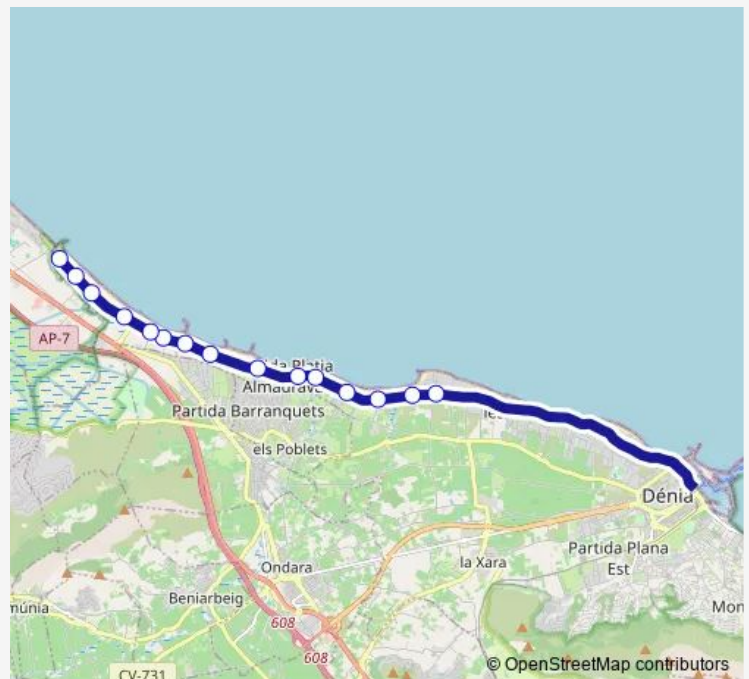

## Route schedule

Ctra. Les Marines a Dénia, 77 - Riu Racons [Dénia] — Ctra. Les Marines a Dénia, front 185b - Nova Dénia [Dénia]

Monday 07:45-20:45

Tuesday 07:45-20:45

Wednesday 07:45-20:45

Thursday 07:45-20:45

## Route info

Direction: Ctra. Les Marines a Dénia, 77 - Riu Racons [Dénia]

Stops: 15

Trip Duration: 0 hour 50 min

L3 — Dénia – Platja de Santa Ana

## Direction

Ctra. Les Marines a Dénia, front 185b - Nova Dénia [Dénia]  
— Ctra. Les Marines a Dénia, front 77 - Riu Racons [Dénia]

15 stops

[Open route schedule](#)

Ctra. Les Marines a Dénia, front 185b - Nova Dénia [Dénia]

## Route info

Direction: Ctra. Les Marines a Dénia, front 185b - Nova  
Dénia [Dénia]

Stops: 15

Trip Duration: 0 hour 50 min

L3 Bus time schedules and route maps are available in an offline PDF at [busmaps.com](https://busmaps.com). Use the [busmaps.com](https://busmaps.com) website to see live bus times, train schedule or subway schedule, and step-by-step directions for all public transit in els Poblets