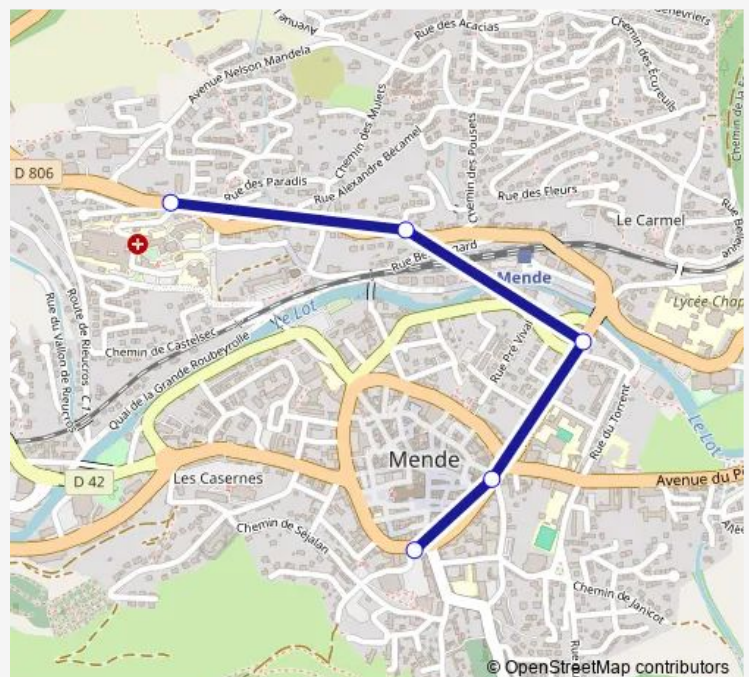

## Bus L3 33 Foirail - Hopital

[Go to website](#)

### Direction

Foirail — Hôpital

5 stops

[Open route schedule](#)

Foirail

Mairie Soubeyran

Pont de Berlière

Les Iris

### Route schedule

Foirail — Hôpital

Monday	11:09-17:38
Tuesday	11:09-17:38
Wednesday	11:09-17:38
Thursday	11:09-17:38
Friday	11:09-17:38
Saturday	11:09-17:38
Sunday	11:09-17:38

### Route info

Direction: Foirail

Stops: 5

Trip Duration: 0 hour 4 min

■ L3 — 33 Foirail - Hopital

L3 Bus time schedules and route maps are available in an offline PDF at [busmaps.com](https://busmaps.com). Use the [busmaps.com](https://busmaps.com) website to see live bus times, train schedule or subway schedule, and step-by-step directions for all public transit in Mende