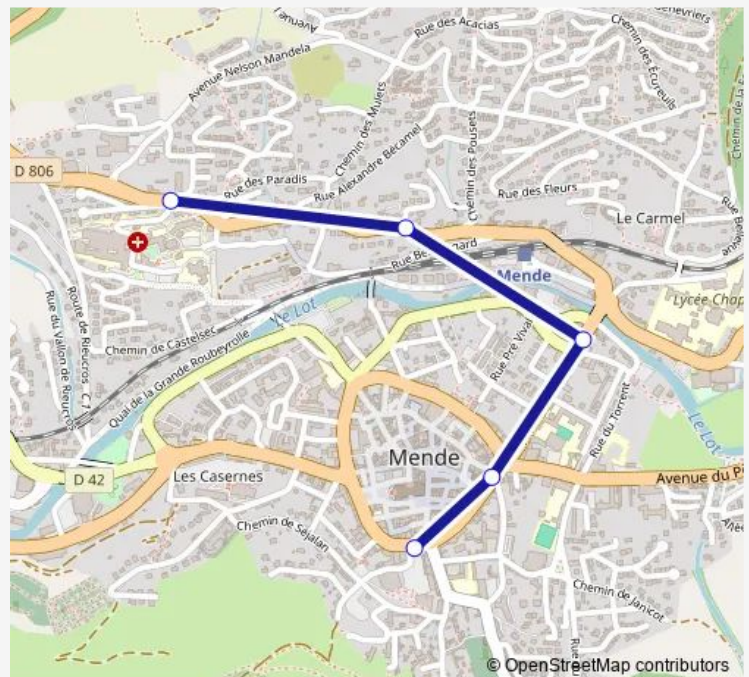

Bus L3 33 Foirail - Hopital

[Go to website](#)

Direction

Foirail — Hôpital

5 stops

[Open route schedule](#)

Foirail

Mairie Soubeyran

Pont de Berlière

Les Iris

Hôpital

Route schedule

Foirail — Hôpital

Monday	11:09-17:38
Tuesday	11:09-17:38
Wednesday	11:09-17:38
Thursday	11:09-17:38
Friday	11:09-17:38
Saturday	11:09-17:38
Sunday	11:09-17:38

Route info

Direction: Foirail

Stops: 5

Trip Duration: 0 hour 4 min

■ L3 — 33 Foirail - Hopital

BusMaps

L3 Bus time schedules and route maps are available in an offline PDF at busmaps.com. Use the busmaps.com website to see live bus times, train schedule or subway schedule, and step-by-step directions for all public transit in Mende