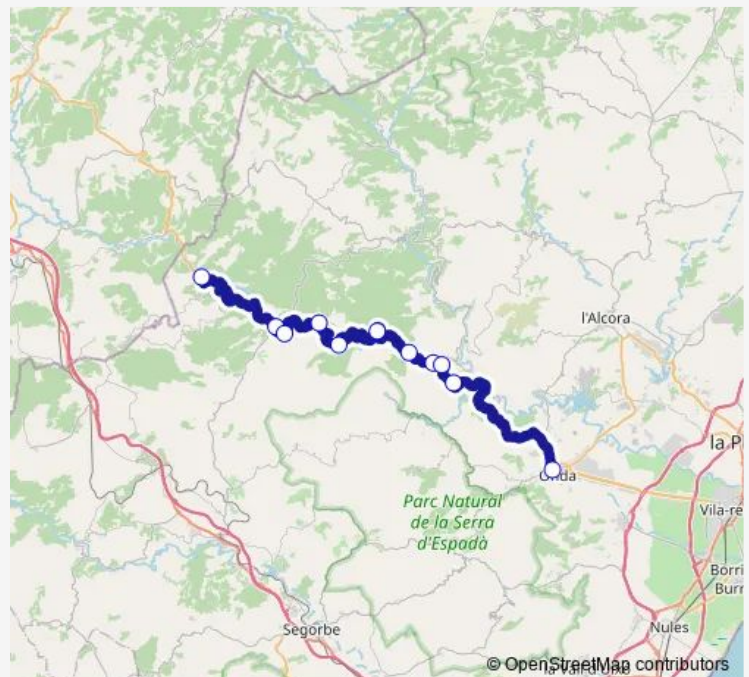

Friday 08:40

Saturday —

Sunday —

Route info

Direction: Av. San Miguel, 1 [Puebla de Arenoso]

Stops: 11

Trip Duration: 1 hour 10 min

Direction

Av. Montendre, 40 [Onda] — Av. San Miguel, 1 [Puebla de Arenoso]

11 stops

[Open route schedule](#)

Av. Montendre, 40 [Onda]

Av. De Toga, 3 (Front) [Espadilla]

Calle Carretera, 9 (Front) [Toga]

Cruce De Toga (Front) [Toga]