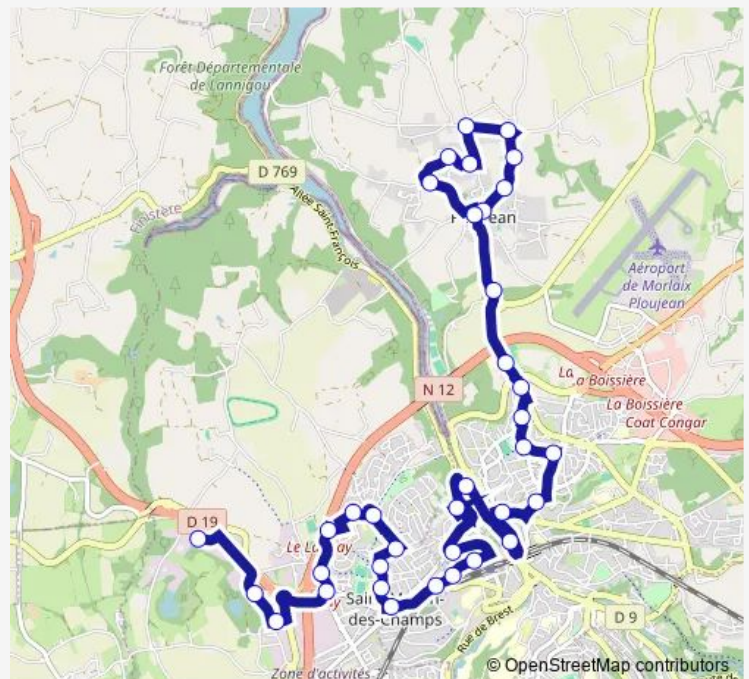

### Route schedule

LE Launay — Ploujean Place

Monday 07:13-19:17

Tuesday 07:13-19:17

Wednesday 07:13-19:17

Thursday 07:13-19:17

Friday 07:13-19:17

Saturday 07:13-19:17

### Route info

Direction: LE Launay

Stops: 28

Trip Duration: 0 hour 29 min

Kerscoff

Dupoux

Langevin

Vierge Noire

Clinique DE LA Baie

Pont Coz

Ploujean Place

## Route info

Direction: Ploujean Place

Stops: 36

Trip Duration: 0 hour 38 min

Tanguy Prigent

Matilin AN Dall

TY Nevez

RP DU Gouelou