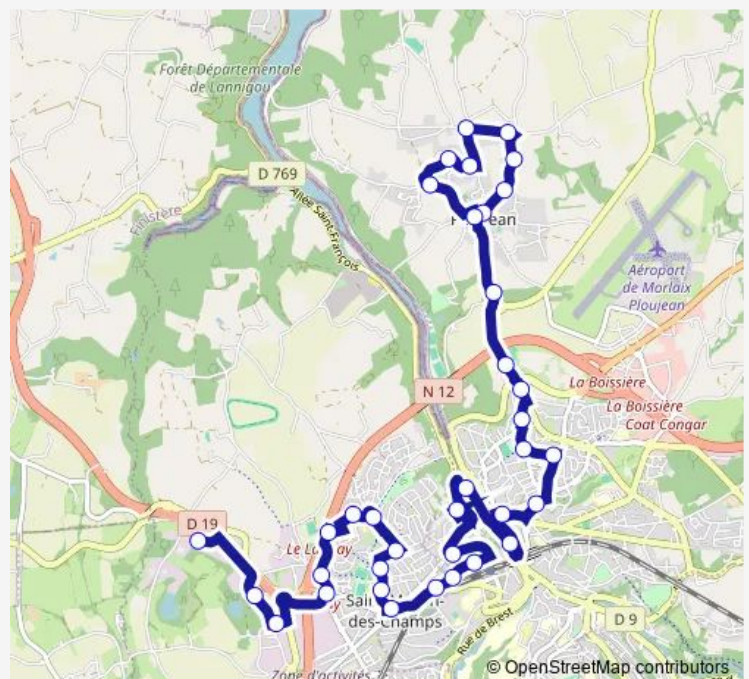

Saturday 07:13-19:17

Sunday —

Route info

Direction: LE Launay

Stops: 28

Trip Duration: 0 hour 29 min

■ L3 — Ligne 3 Ploujean - Le Launay

Kerscoff

Dupoux

Langevin

Vierge Noire

Clinique DE LA Baie

Pont Coz

Ploujean Place

Direction

Ploujean Place — RP DU Gouelou

Thursday 07:41

Friday 07:41

Saturday —

Sunday —

Route info

Direction: Ploujean Place

Stops: 30

Trip Duration: 0 hour 36 min

Friday 07:07-19:13

Saturday 07:07-19:13

Sunday —

Route info

Direction: Ploujean Place

Stops: 36

Trip Duration: 0 hour 38 min

Tanguy Prigent