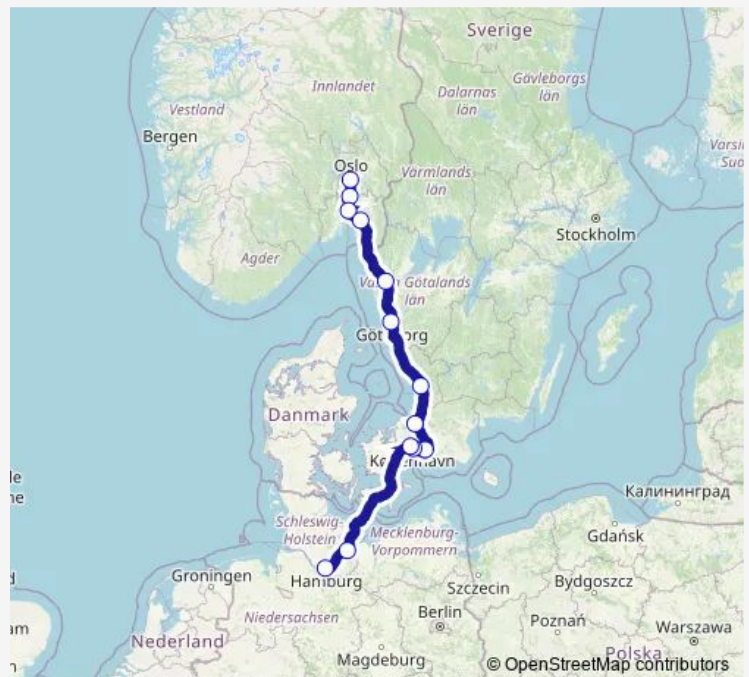

Wednesday 19:20-20:20

Thursday 19:20-20:20

Friday 19:20-20:20

Saturday 19:20-20:20

Sunday 19:20-20:20

Route info

Direction: Oslo (Busterminalen Galleriet)

Stops: 13

Trip Duration: 14 hour 20 min

FlixBus N613 — Oslo - Hamburg

Direction

Hamburg central bus station — Oslo (Busterminalen Galleriet)

13 stops

[Open route schedule](#)

Hamburg central bus station

Lübeck