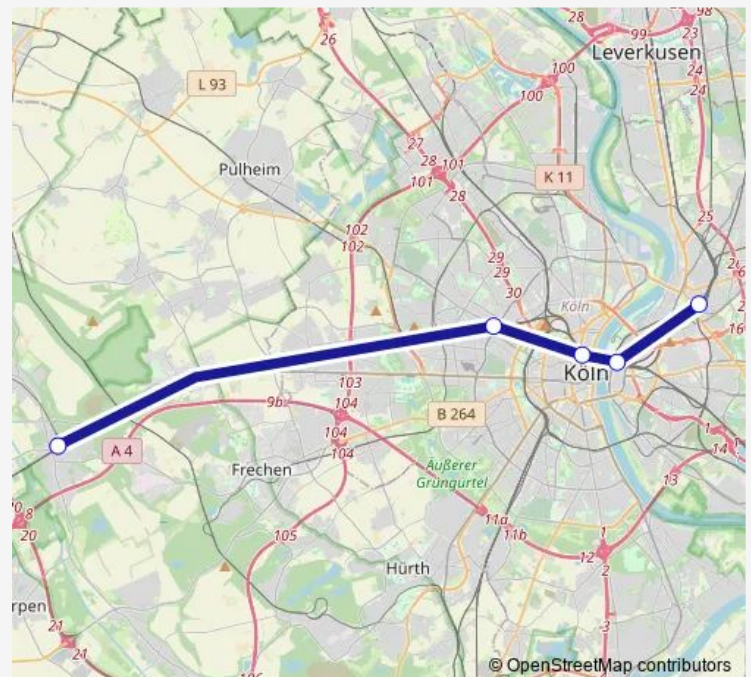

Bus RE1 (Rrx)

[Go to website](#)

Direction

Köln Hbf — Düren Bf

4 stops

[Open route schedule](#)

Köln Hbf

Köln Bf Ehrenfeld

Kerpen Horrem Bf

Düren Bf

Route schedule

Köln Hbf — Düren Bf

Monday	—
Tuesday	—
Wednesday	—
Thursday	—
Friday	23:11
Saturday	00:32
Sunday	—

Route info

Direction: Köln Hbf

Stops: 4

Trip Duration: 1 hour 29 min

RE1 (Rrx)

BusMaps

Direction

Düren Bf — Köln Hbf

4 stops

[Open route schedule](#)

Düren Bf

Route info

Direction: Köln Bf Mülheim

Stops: 5

Trip Duration: 1 hour 15 min

Direction

Kerpen Horrem Bf — Köln Bf Mülheim

5 stops

[Open route schedule](#)