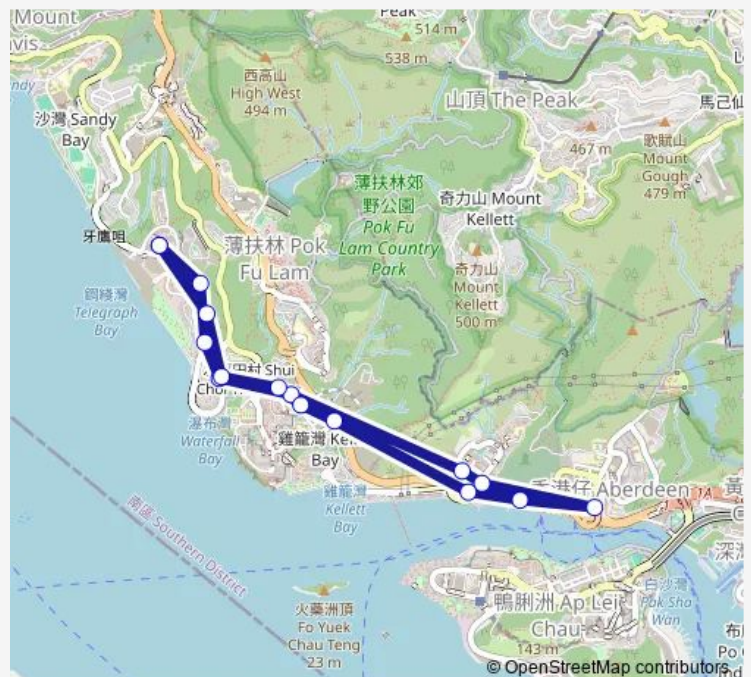

SHEK PAI WAN ROAD, WA FU ROAD

VICTORIA ROAD, NEAR POK FU LAM FIRE STATION

Route schedule

CYBERPORT BUS TERMINUS|CYBERPORT PUBLIC TRANSPORT INTERCHANGE — CYBERPORT BUS TERMINUS|CYBERPORT PUBLIC TRANSPORT INTERCHANGE

Monday	10:00-14:00
Tuesday	10:00-14:00
Wednesday	10:00-14:00
Thursday	10:00-14:00
Friday	10:00-14:00
Saturday	10:00-14:00
Sunday	10:00-14:00

Route info

Direction: CYBERPORT BUS TERMINUS|CYBERPORT PUBLIC TRANSPORT INTERCHANGE

Stops: 16

Trip Duration: 0 hour 16 min

69A — Cyberport - Aberdeen (Circular)

VICTORIA ROAD, NEAR DEPARTMENT OF HEALTH
INSTITUTE OF IMMUNOLOGY

BEL-AIR ON THE PEAK, CYBERPORT ROAD|BEL-AIR
ON THE PEAK, CYBERPORT ROAD