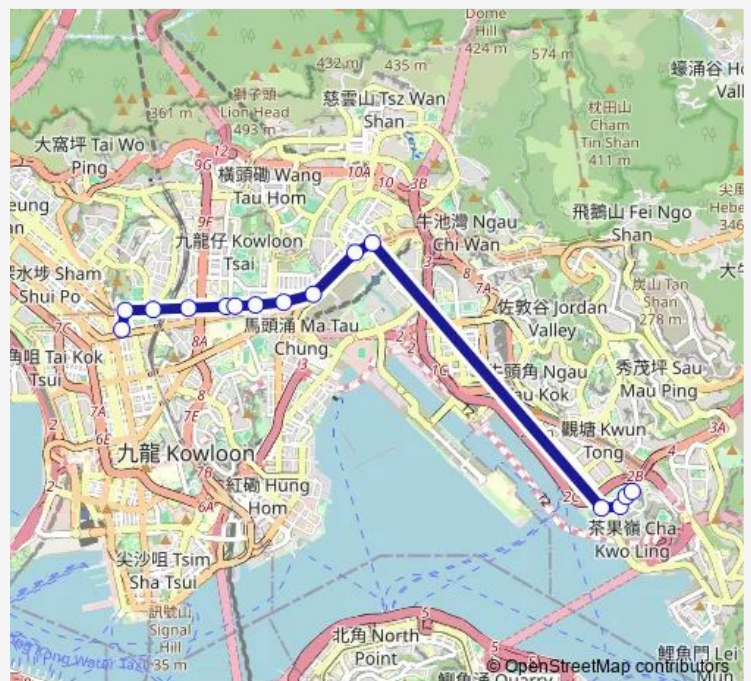

Prince Edward Road West, Near ST. Teresa'S Hospital East Wing|Prince Edward Road West, Near ST. Teresa'S Hospital North Wing|Prince Edward Road West, Near ST. Teresa'S Hospital North Wing|Prince Edward Road West, Outside ST. Teresa'S Hospital|Prince Edward Road West, Near ST. Teresa'S Hospital East Wing

Prince Edward Road West, Near Edwardian Heights (Phase II)|Prince Edward Road West, Near Edwardian Heights (Phase II)|Prince Edward Road West, YEE Yuen Mansion

Prince Edward Road West, Near Peace Garden|Prince Edward Road West, Outside Peace Garden|Prince Edward Road West, Near Peace Garden|Prince Edward Road West, Peace Garden

Route schedule

Laguna City Minibus Terminus — Tung Choi Street, Outside Mong KOK Police Station

Monday	07:00
Tuesday	07:00
Wednesday	07:00
Thursday	07:00
Friday	07:00
Saturday	07:00
Sunday	07:00

Route info

Direction: Laguna City Minibus Terminus

Stops: 14

Trip Duration: 0 hour 17 min

69a — Laguna City - Tung Choi Street (Supplementary Service Route)

Prince Edward Road West, CCC Cheung LO
Church|Prince Edward Road East, Outside Moko
Tung Choi Street, Outside Mong KOK Police Station