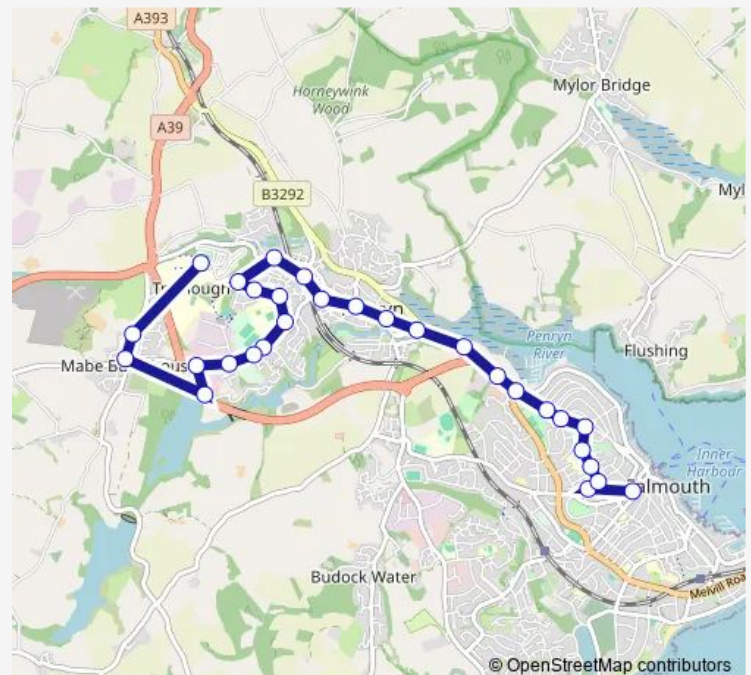

Thursday 07:05-18:05

Friday 07:05-18:05

Saturday 07:05-18:05

Sunday —

Route info

Direction: The Moor B

Stops: 29

Trip Duration: 0 hour 30 min