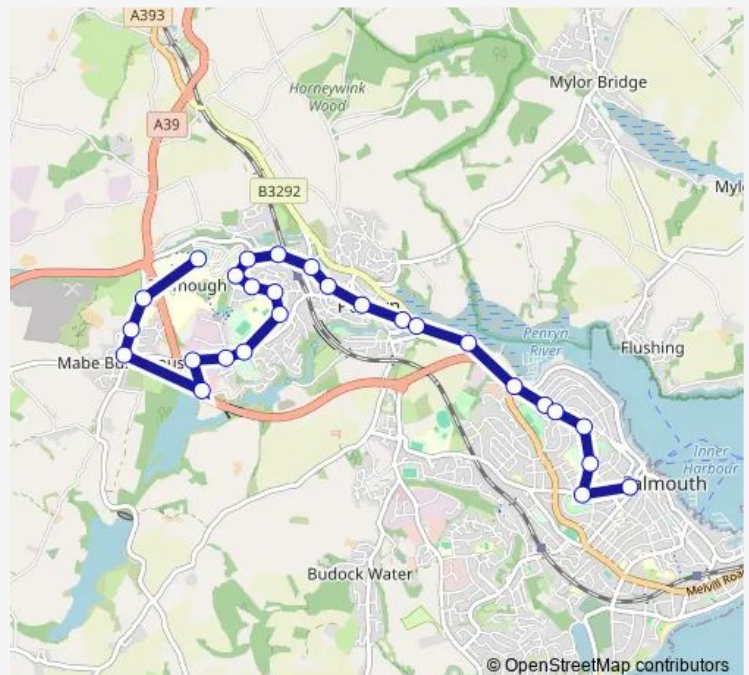

Thursday 07:05-18:05

Friday 07:05-18:05

Saturday 07:05-18:05

Sunday —

Route info

Direction: The Moor B

Stops: 29

Trip Duration: 0 hour 30 min