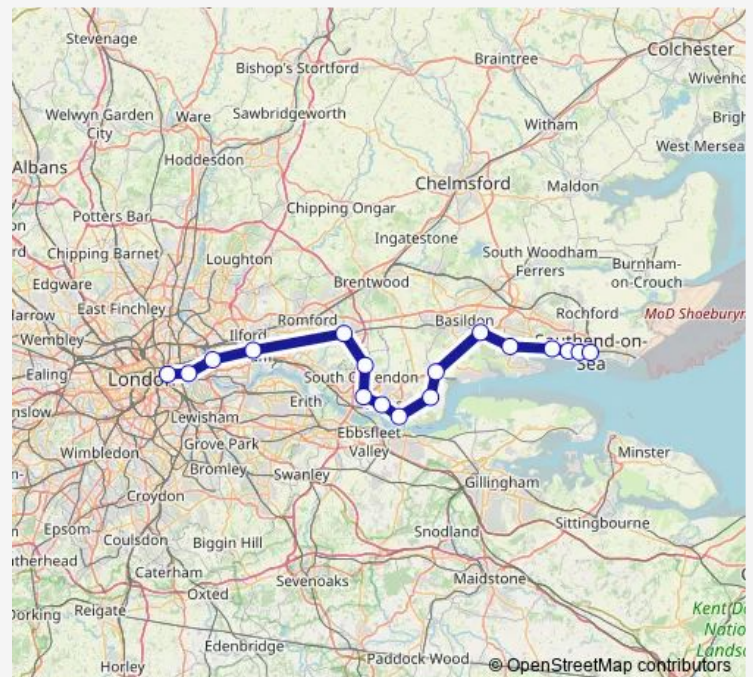

Stanford-le-Hope

Pitsea

Benfleet

Leigh-on-Sea

Chalkwell

Westcliff-on-Sea

Southend Central

Route schedule

Route info

Direction: London Fenchurch Street

Stops: 17

Trip Duration: 1 hour 14 min

■ Cc:Fst->Soc — CC train service from FST to Soc

Direction

London Fenchurch Street — Southend Central

14 stops

Route info

Direction: London Fenchurch Street

Stops: 14

Trip Duration: 1 hour 0 min

Direction

London Fenchurch Street — Southend Central

17 stops

[Open route schedule](#)

Tilbury Town

East Tilbury

Stanford-le-Hope

Pitsea

Benfleet

Leigh-on-Sea

Chalkwell

Westcliff-on-Sea