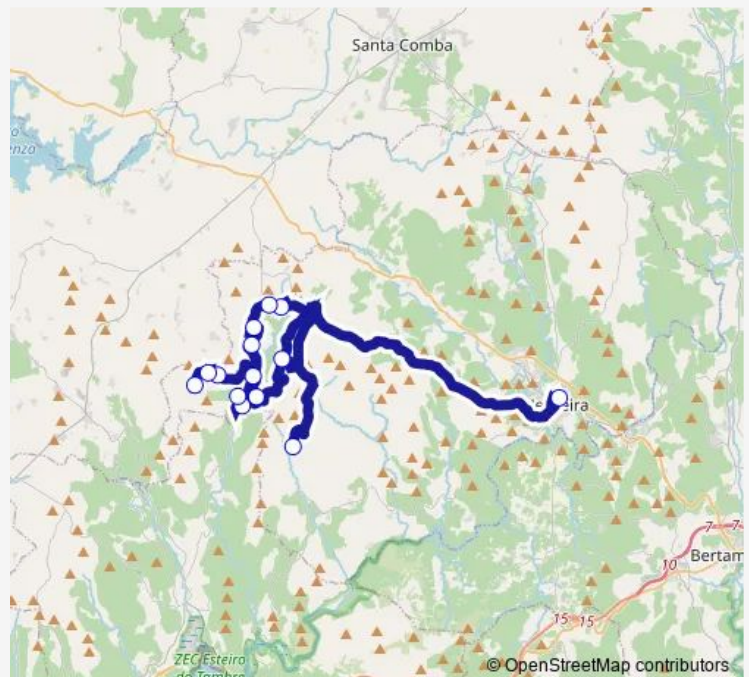

Thursday 14:25

Friday 14:25

Saturday —

Sunday —

Route info

Direction: IES Xulián Magariños

Stops: 14

Trip Duration: 0 hour 50 min

Wednesday 07:55

Thursday 07:55

Friday 07:55

Saturday —

Sunday —

Route info

Direction: Campolongo

Stops: 14