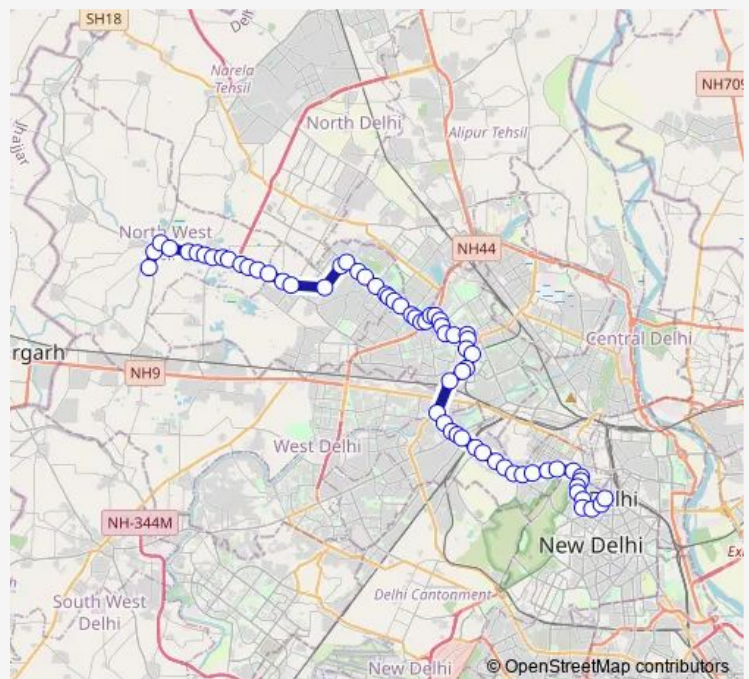

Saturday 06:16-20:49

Sunday 06:16-20:49

Route info

Direction: Kanjhawala Depot (Narela Road)

Stops: 67

Trip Duration: 2 hour 9 min

114+990ed

Rithala Metro Station