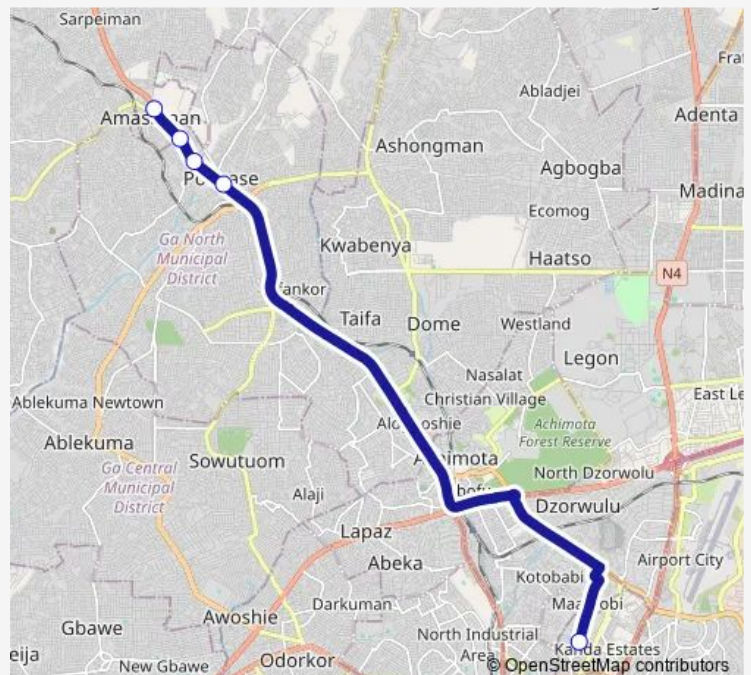

Bus 408a Nima Overhead Station to Amasaman

[Go to website](#)

Direction

Terminal Nima Overhead Station — Terminal Amasaman

5 stops

[Open route schedule](#)

Terminal Nima Overhead Station

Pokuase Junction

Fise - Cwc

Fise Junction

Terminal Amasaman

Route schedule

Terminal Nima Overhead Station — Terminal Amasaman

Monday 09:50

Tuesday 09:50

Wednesday 09:50

Thursday 09:50

Friday 09:50

Saturday 09:50

Sunday 09:50

Route info

Direction: Terminal Nima Overhead Station

Stops: 5

Trip Duration: 1 hour 54 min

■ 408a — Nima Overhead Station to Amasaman

408a Bus time schedules and route maps are available in an offline PDF at busmaps.com. Use the busmaps.com website to see live bus times, train schedule or subway schedule, and step-by-step directions for all public transit in Accra