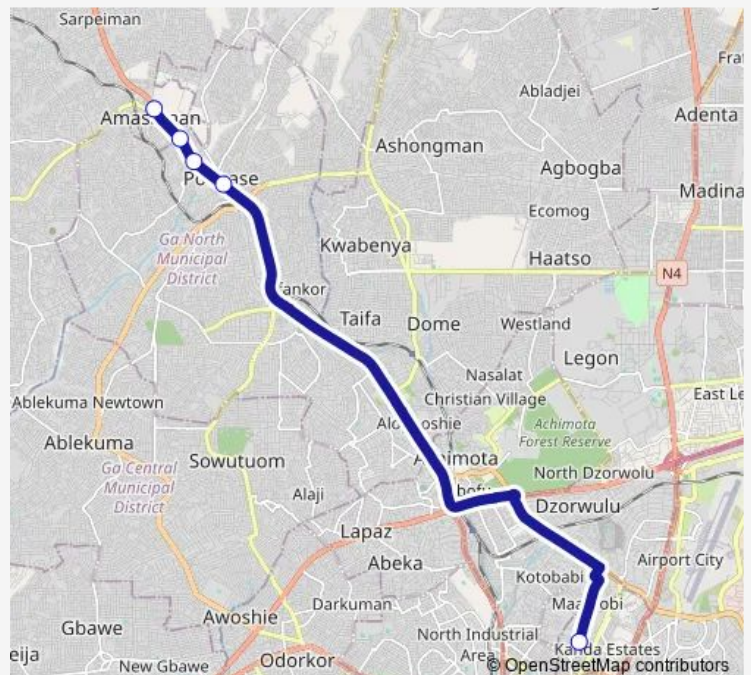

Bus 408A Nima Overhead Station to Amasaman

[Go to website](#)

Direction

Terminal Nima Overhead Station — Terminal Amasaman

5 stops

[Open route schedule](#)

Terminal Nima Overhead Station

Pokuase Junction

Festus

Fise Junction

Terminal Amasaman

Route schedule

Terminal Nima Overhead Station — Terminal Amasaman

Monday 09:50

Tuesday 09:50

Wednesday 09:50

Thursday 09:50

Friday 09:50

Saturday 09:50

Sunday 09:50

Route info

Direction: Terminal Nima Overhead Station

Stops: 5

Trip Duration: 1 hour 54 min

■ 408A — Nima Overhead Station to Amasaman

408A Bus time schedules and route maps are available in an offline PDF at busmaps.com. Use the busmaps.com website to see live bus times, train schedule or subway schedule, and step-by-step directions for all public transit in Accra