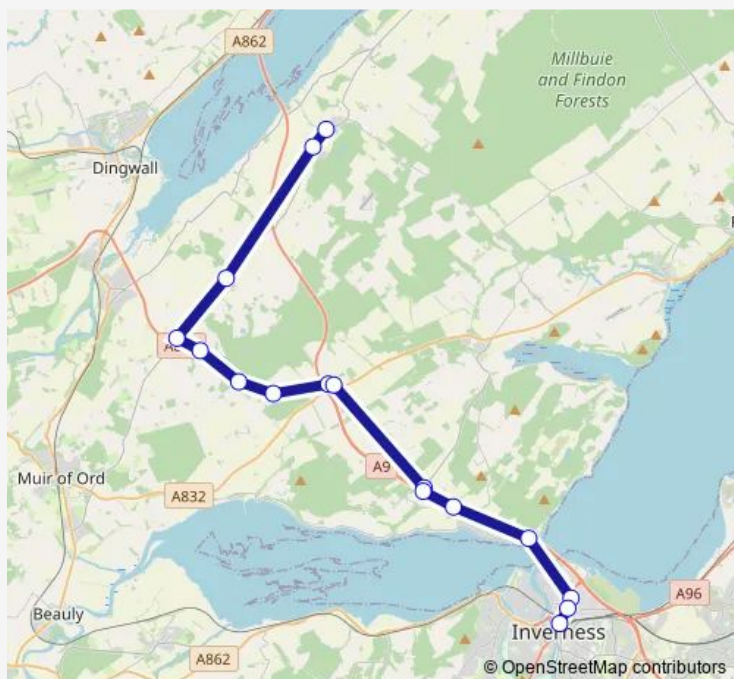

Coldwell Road End

Layby

Kessock Bridge

Stagecoach Depot

Inverness College

Bus Station Stance 4

Route schedule

School Croft Road End — Bus Station Stance 4

Monday 09:00-10:30

Tuesday 09:00-10:30

Wednesday 09:00-10:30

Thursday 09:00-10:30

Friday 09:00-10:30

Saturday 10:45-14:37

Sunday —

Route info

Direction: School Croft Road End

Stops: 16

Trip Duration: 0 hour 38 min

408A

BusMaps

Direction

Bus Station Stance 4 — School Croft Road End

15 stops

[Open route schedule](#)

Bus Station Stance 4

Inverness College

Kessock Bridge

Layby

Coldwell Road End

Toll House

Kilcoy Arms