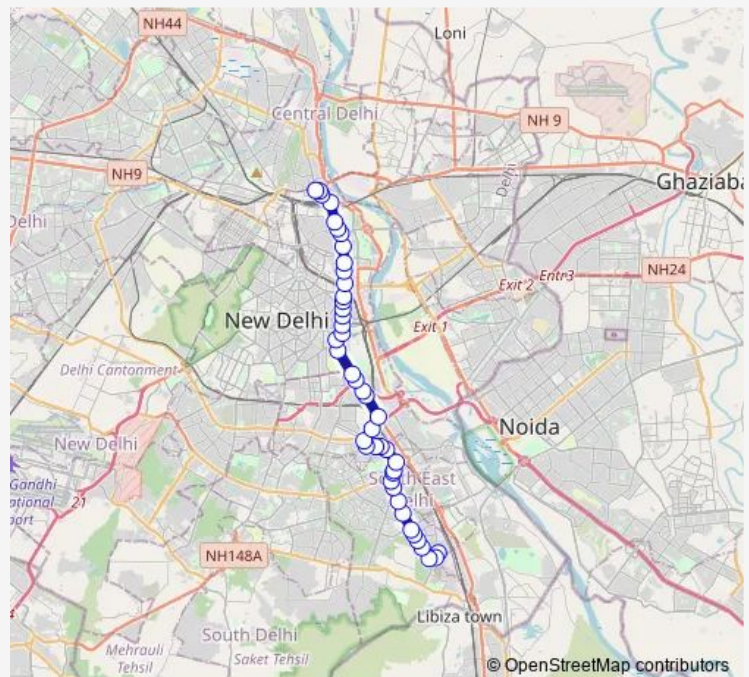

### Route schedule

Okhla Depot IV CWS li — Isbt Kashmere Gate Terminal

Monday 04:07-07:27

Tuesday 04:07-07:27

Wednesday 04:07-07:27

Thursday 04:07-07:27

Friday 04:07-07:27

Saturday 04:07-07:27

Sunday 04:07-07:27

### Route info

Direction: Okhla Depot IV CWS li

Stops: 44

Trip Duration: 1 hour 20 min

429edown

BusMaps

Bhogal  
Bhogal (Jungpura)  
Nizamuddin Extension  
Police Station Nizamuddin (Dargah)  
Golf Club / Sunder Nagar  
Kaka Nagar  
Zoo  
National Stadium  
Itpo Gate No. 3  
Pragati Maidan Gate No. 5  
Supreme Court  
Pragati Maidan Metro Station  
ITO (Agarwal Chowk)  
Express Building  
Delhi Gate  
Darya Ganj  
Subhash Park  
Jama Masjid  
Red Fort  
Gpo  
Guru Govind Singh University (Kashmere Gate)  
Isbt Kashmere Gate  
Isbt Kashmere Gate Terminal