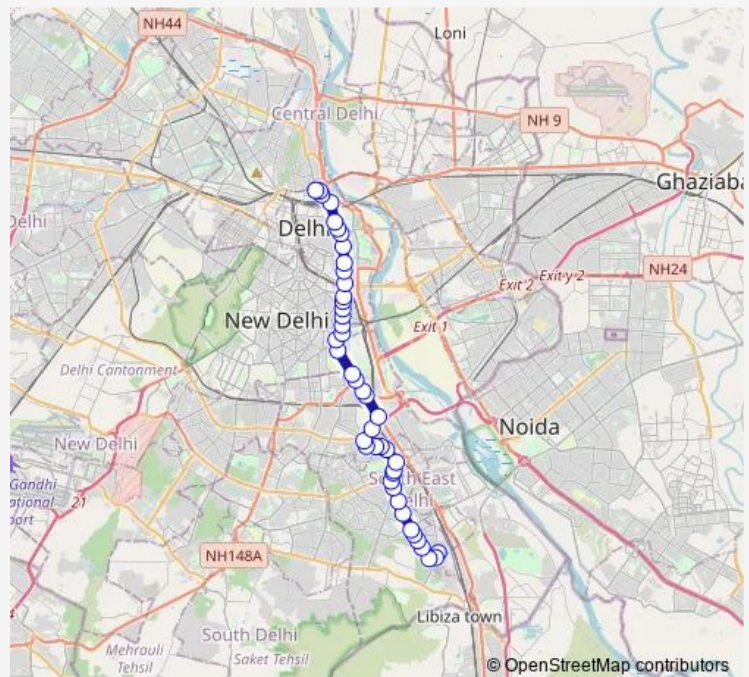

Lajpat Nagar Crossing

Nehru Nagar

Ashram (Hari Nagar)

Route schedule

Okhla Depot IV CWS li — Isbt Kashmere Gate Terminal

Monday 04:07-07:27

Tuesday 04:07-07:27

Wednesday 04:07-07:27

Thursday 04:07-07:27

Friday 04:07-07:27

Saturday 04:07-07:27

Sunday 04:07-07:27

Route info

Direction: Okhla Depot IV CWS li

Stops: 44

Trip Duration: 1 hour 20 min

429edown

BusMaps

Bhogal
Bhogal (Jungpura)
Nizamuddin Extension
Police Station Nizamuddin (Dargah)
Golf Club / Sunder Nagar
Kaka Nagar
Zoo
National Stadium
Itpo Gate No. 3
Pragati Maidan Gate No. 5
Supreme Court
Pragati Maidan Metro Station
ITO (Agarwal Chowk)
Express Building
Delhi Gate
Darya Ganj
Subhash Park
Jama Masjid
Red Fort
Gpo
Guru Govind Singh University (Kashmere Gate)
Isbt Kashmere Gate
Isbt Kashmere Gate Terminal