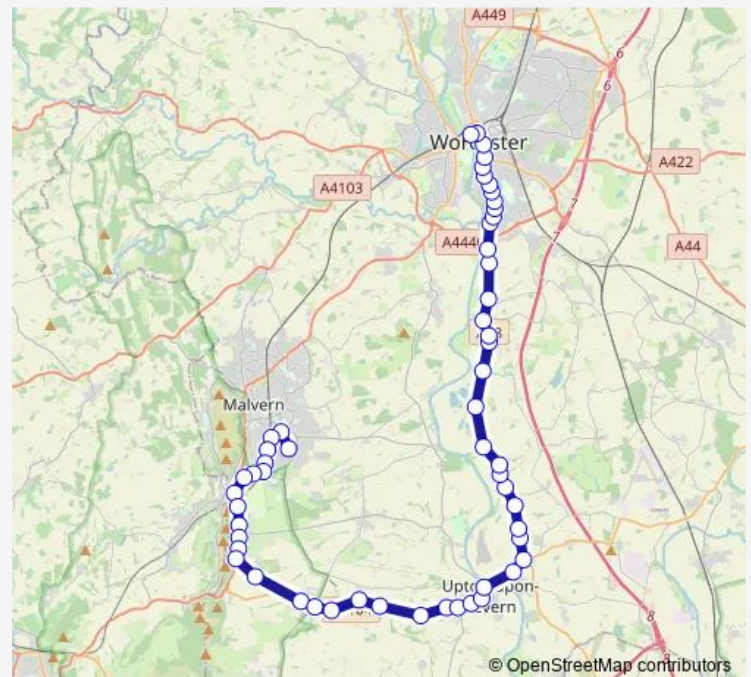

The Inn

Welland Stone Turn

Wheatley Lane

Route schedule

Chase Technology College — Crowngate Bus Station

Monday 15:25

Tuesday 15:25

Wednesday 15:25

Thursday 15:25

Friday 15:25

Saturday —

Sunday —

Route info

Direction: Chase Technology College

Stops: 55

Trip Duration: 1 hour 5 min

334 — Chase High School - Worcester

Milestone Road

Monsell Lane

Medical Centre

Church

New Street

Ryall Road

Bluebell Farm

Sunday —

Route info

Direction: Crowngate Bus Station

Stops: 50

Trip Duration: 1 hour 0 min

New Street

Church

Medical Centre