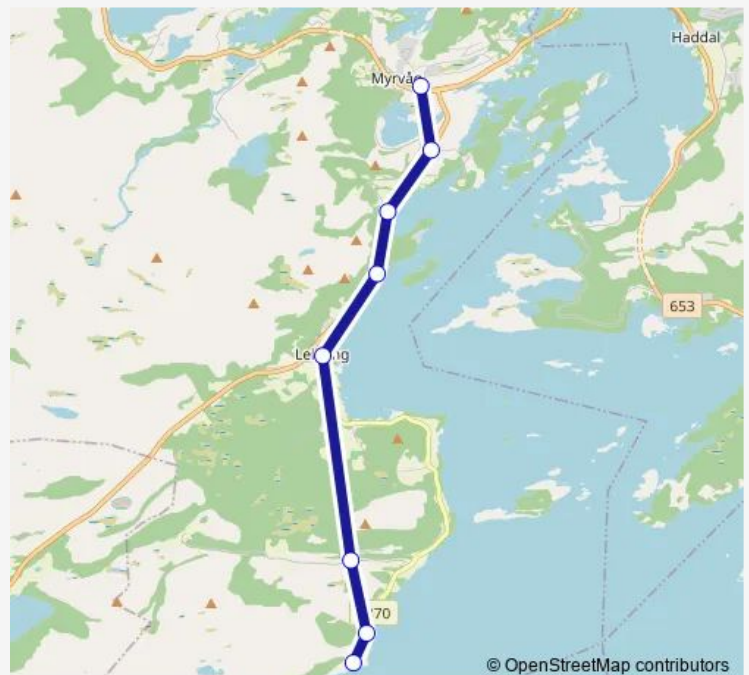

## Route schedule

Voldnes snuplass — Myrvåglomma

Monday 06:15-16:50

Tuesday 06:15-16:50

Wednesday 06:15-16:50

Thursday 06:15-16:50

Friday 06:15-16:50

Saturday —

## Route info

Direction: Voldnes snuplass

Stops: 8

Trip Duration: 0 hour 15 min

■ 334 — Leikong-Jøsok-Voldnes

BusMaps