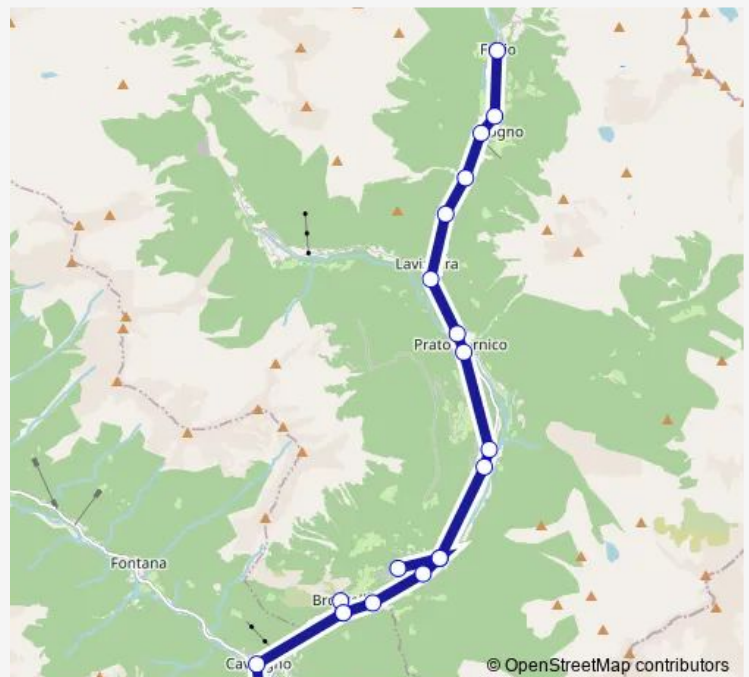

Menzonio, Sentiero

Brontallo, Bivio

Caverigno, Paese

Bignasco, Posta

Route schedule

Fusio, Paese — Bignasco, Posta

Monday 11:06-15:02

Tuesday 11:06-15:02

Wednesday 11:06-15:02

Thursday 11:06-15:02

Friday 11:06-15:02

Saturday 11:06

Sunday 11:06

Route info

Direction: Fusio, Paese

Stops: 16

Trip Duration: 0 hour 37 min

■ 334 — B 334

Direction

Bignasco, Posta — Fusio, Paese

20 stops

[Open route schedule](#)

Bignasco, Posta

Caveragno, Paese