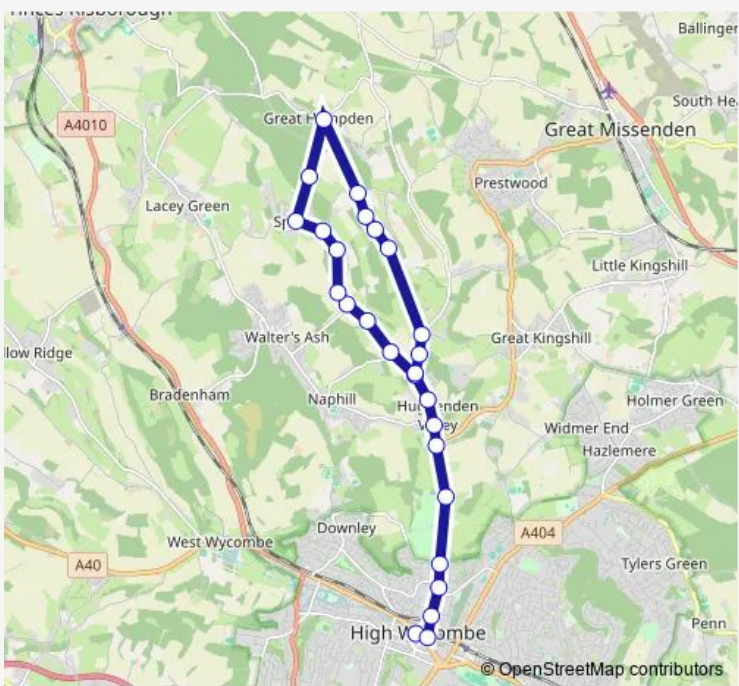

Bus 334 High Wycombe - Speen - Hughenden

[Go to website](#)

Direction
 High Wycombe Busstn — The Harrow PH
 26 stops
[Open route schedule](#)

- High Wycombe Busstn
- Oxford Street
- Morrisons
- The Beaconsfield Arms PH
- Coates Lane
- Hughenden Manor
- Cryers Hill Road
- Coombe Lane
- Trees Road
- The Harrow PH
- Stocking Lane
- Piggott's Hill
- Clappins Lane
- Memorial Hall
- Bowley Wood
- Spring Coppice Lane
- The King William IV PH
- Monkton Farm
- The Hampden Arms PH
- Denner Farm
- Denner Hill

Route schedule
 High Wycombe Busstn — The Harrow PH

Monday	—
Tuesday	12:20
Wednesday	—
Thursday	—
Friday	12:20
Saturday	—
Sunday	—

Route info
 Direction: High Wycombe Busstn
 Stops: 26
 Trip Duration: 0 hour 30 min

■ 334 — High Wycombe - Speen - Hughenden **BusMaps**

Well Cottage

The Gate PH

Bramley End

Warrendene Road

The Harrow PH

334 Bus time schedules and route maps are available in an offline PDF at busmaps.com. Use the busmaps.com website to see live bus times, train schedule or subway schedule, and step-by-step directions for all public transit in Aylesbury