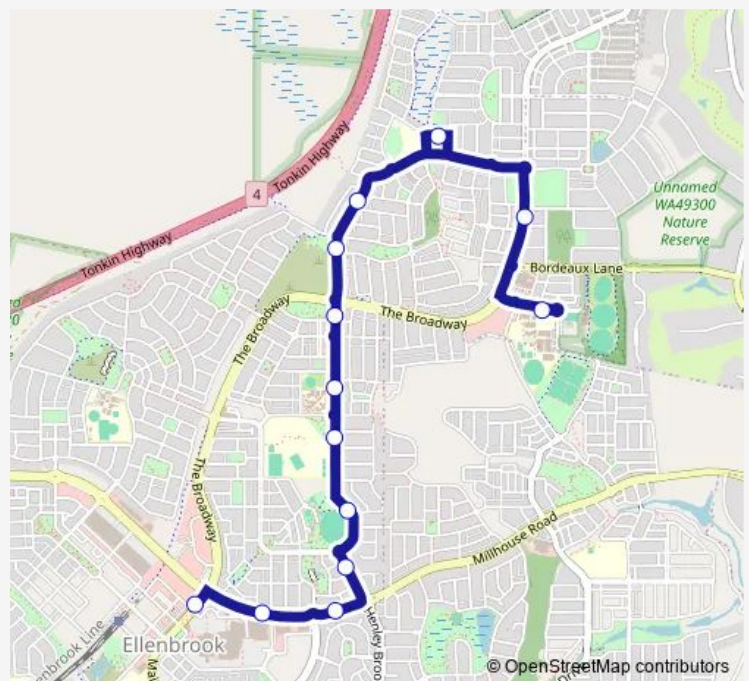

### Direction

Maffina Pde Aveley Secondary College Stand 2 — Main St After The Promenade

13 stops

[Open route schedule](#)

Maffina Pde Aveley Secondary College Stand 2

The Broadway Before Mosele Dr

Wyara Link After Brigalow Bend

Elmridge Pwy After Jervis Dr

Elmridge Pwy After Redstone Trl

Westgrove Dr After The Broadway

Westgrove Dr After Branxholme Tce

Westgrove Dr After Kalinga Dr

Westgrove Dr After Rainsby Cr

Henley Brook Av After Westgrove Dr

### Route schedule

Maffina Pde Aveley Secondary College Stand 2 — Main St After The Promenade

Monday 05:20-17:24

Tuesday 05:20-17:24

Wednesday 05:20-17:24

Thursday 05:20-17:24

Friday 05:20-17:24

Saturday 06:52-16:48

### Route info

Direction: Maffina Pde Aveley Secondary College Stand 2

Stops: 13

Trip Duration: 0 hour 19 min