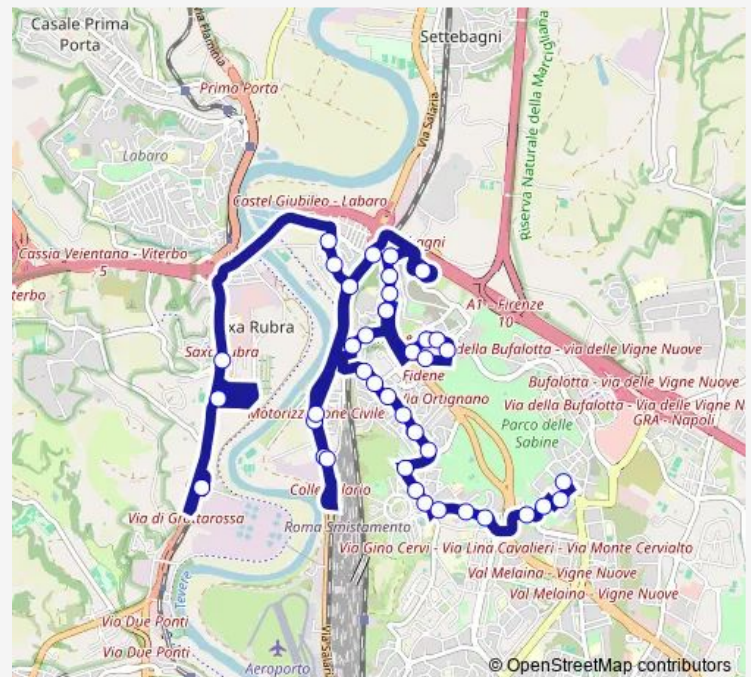

Montegrimano/Talamello

Montegrimano/Talamello

Serrapetrona

Route schedule

RIMESSA ATAC GROTTAROSSA — BASEGGIO

Monday 05:30-22:00

Tuesday 05:30-22:00

Wednesday 05:30-22:00

Thursday 05:30-22:00

Friday 05:30-22:00

Saturday 05:30-22:00

Sunday 05:30-21:45

Route info

Direction: RIMESSA ATAC GROTTAROSSA

Stops: 40

Trip Duration: 0 hour 46 min

Wednesday 04:35-24:00

Thursday 04:35-24:00

Friday 04:35-24:00

Saturday 04:45-24:00

Sunday —

Route info

Direction: RIMESSA ATAC GROTTAROSSA

Stops: 31