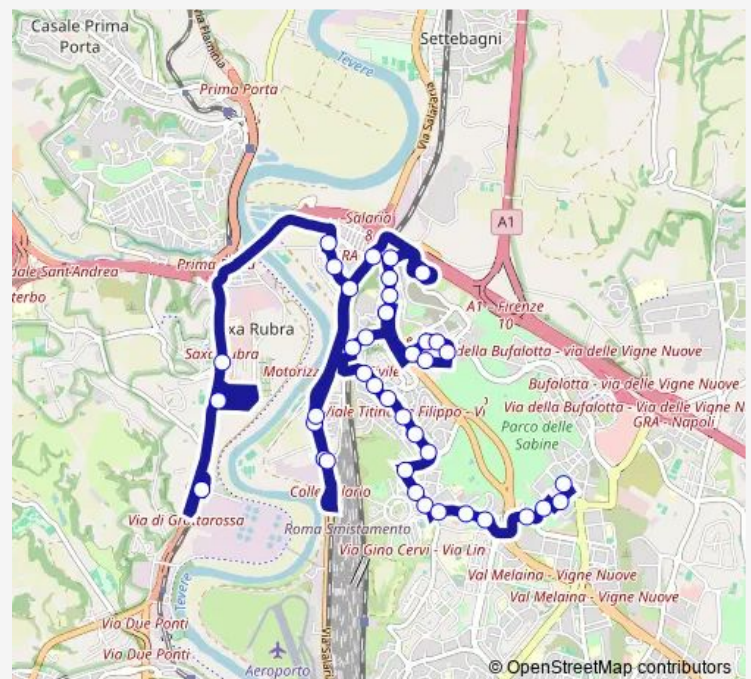

### Route schedule

Rimessa Atac Grottarossa — Baseggio

Monday 05:30-22:00

Tuesday 05:30-22:00

Wednesday 05:30-22:00

Thursday 05:30-22:00

Friday 05:30-22:00

Saturday 05:30-22:00

### Route info

Direction: Rimessa Atac Grottarossa

Stops: 40

Trip Duration: 0 hour 46 min

Rapagnano/Petritoli

S. Leo

Incisa VAL D'Arno

Radicofani/Monte S. Savino