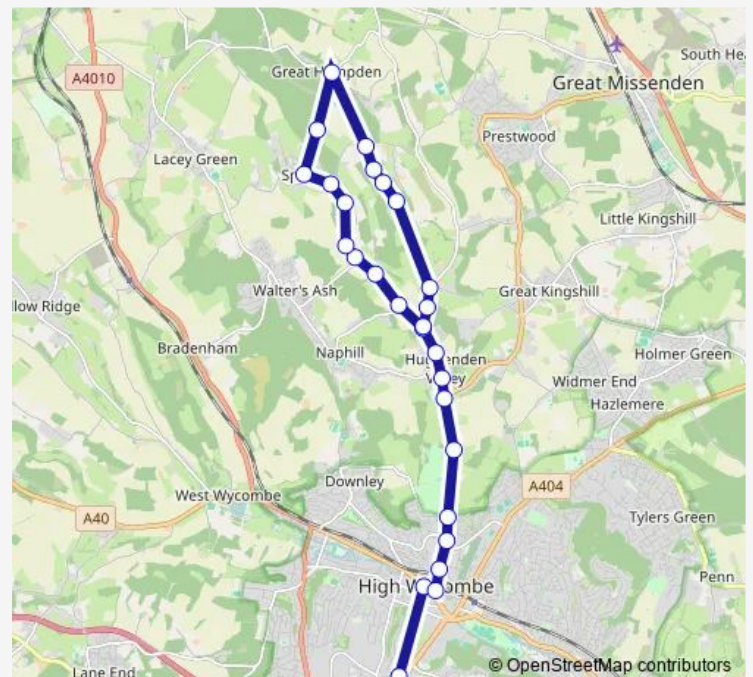

Thursday 07:21

Friday 07:21

Saturday —

Sunday —

Route info

Direction: The Harrow PH

Stops: 26

Trip Duration: 0 hour 59 min

334 — High Wycombe - Speen - Gt Hampden - Bryants Bottom **BusMaps**

Coates Lane

The Beaconsfield Arms PH

Frogmoor

Oxford Street

Marlow Hill Schools

Direction

Marlow Hill Schools — The Harrow PH

27 stops

[Open route schedule](#)

Marlow Hill Schools

High Wycombe Busstn

Oxford Street

Morrisons

The Beaconsfield Arms PH

Coates Lane

Thursday 16:05

Friday 16:05

Saturday —

Sunday —

Route info

Direction: Marlow Hill Schools

Stops: 27

Trip Duration: 0 hour 37 min