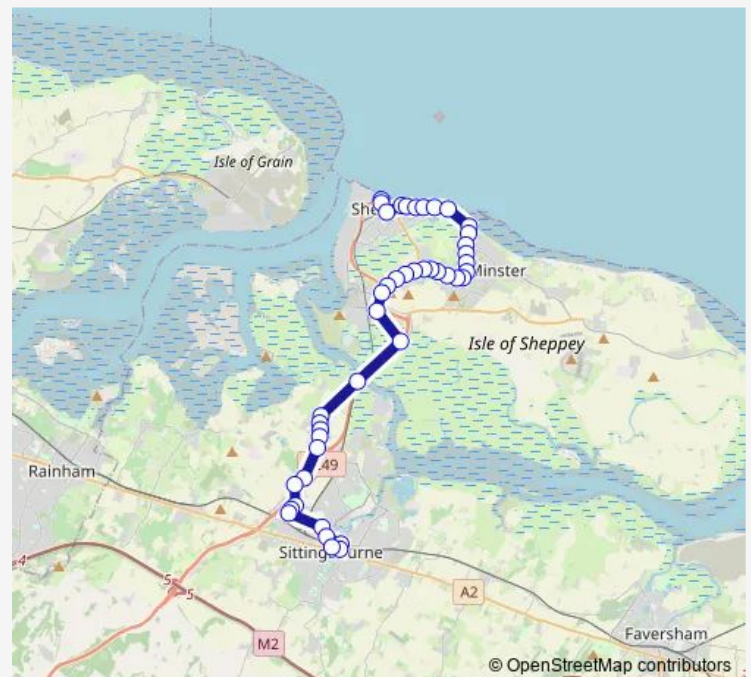

Health Centre

Helen Thompson Close

School Lane

Route schedule

The Sittingbourne School Grounds — Tesco

Monday 07:06

Tuesday 07:06

Wednesday 07:06

Thursday 07:06

Friday 07:06

Saturday —

Sunday —

Route info

Direction: The Sittingbourne School Grounds

Stops: 62

Trip Duration: 1 hour 25 min

■ 334 — Sittingbourne - Sheerness

Sanderling Way

Railway Station

Stray Marsh Farm

Morrisons

Cullet Drive

First Avenue

Swale Avenue