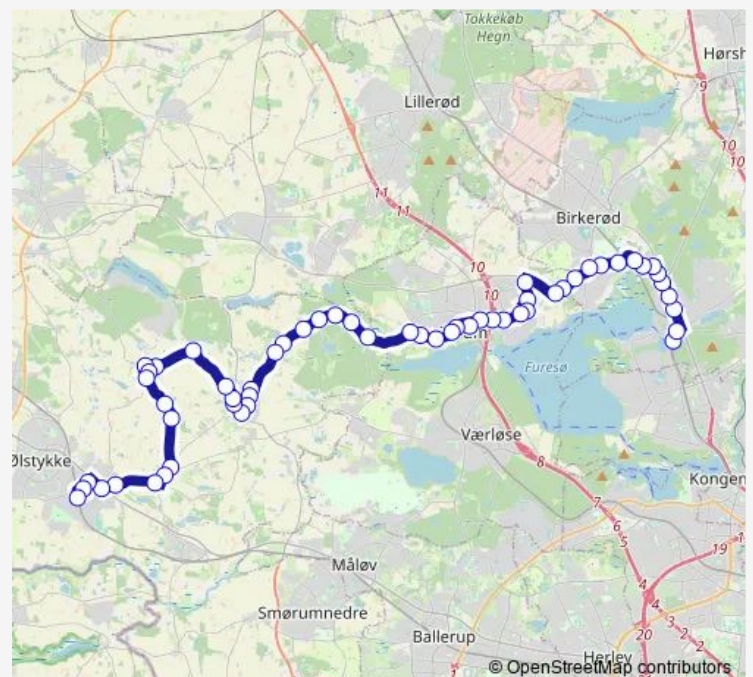

Stavnsholtkirken (Stavnsholtvej)

Route schedule

Holte St. — Stenløse St.

Monday	05:18-00:09 ⁺¹
Tuesday	05:18-00:09 ⁺¹
Wednesday	05:18-00:09 ⁺¹
Thursday	05:18-00:09 ⁺¹
Friday	05:18-00:09 ⁺¹
Saturday	07:09-00:09 ⁺¹
Sunday	08:09-00:09 ⁺¹

Route info

Direction: Holte St.

Stops: 57

Trip Duration: 0 hour 56 min

Farum Bytorv (Stavnsholtvej)

Farum St.

Nordtoftevej (Farum Hovedgade)

Fredtofteparken (Farum Hovedgade)