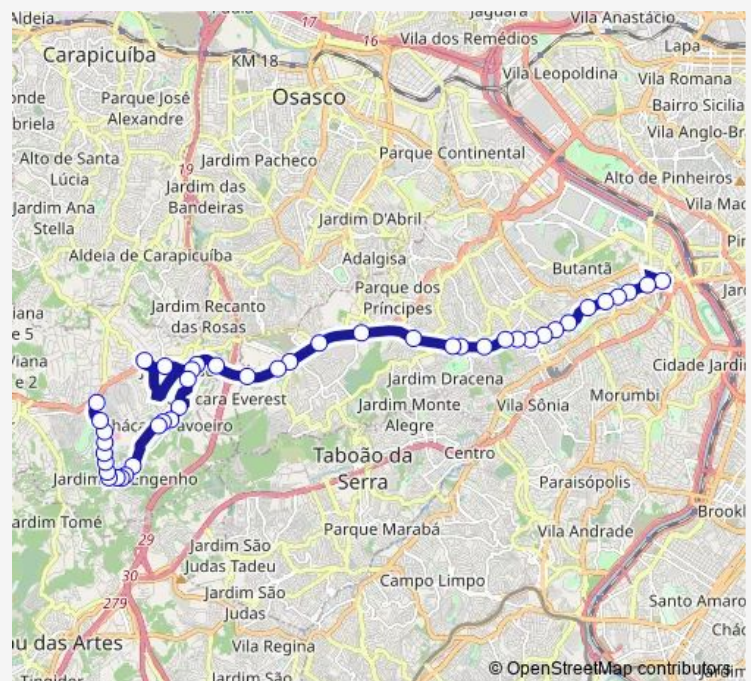

Acesso para Estr do Espigão

Rod. Raposo Tavares, 10213

Rod. Raposo Tavares, 9823

Route schedule

Avenida Central, 46-108 — Terminal do Metrô Butantã

Monday 04:40-23:10

Tuesday 04:40-23:10

Wednesday 04:40-23:10

Thursday 04:40-23:10

Friday 04:40-23:10

Saturday 05:30-22:00

Sunday 05:30-22:00

Route info

Direction: Avenida Central, 46-108

Stops: 37

Trip Duration: 0 hour 44 min

Rua Camargo, 201

Terminal do Metrô Butantã

Direction

Terminal do Metrô Butantã — Avenida Central, 46-108

43 stops

[Open route schedule](#)

Terminal do Metrô Butantã

Rod. Raposo Tavares, 2

Av. João Paulo Ablas, 1765

Av. João Paulo Ablas, 1501

Av. João Paulo Ablas, 1401

Av. João Paulo Ablas, 1221

Av. João Paulo Ablas, 999

Av. João Paulo Ablas, 900

Avenida Central, 46-108

334 Bus time schedules and route maps are available in an offline PDF at busmaps.com. Use the busmaps.com website to see live bus times, train schedule or subway schedule, and step-by-step directions for all public transit in Taboao da Serra