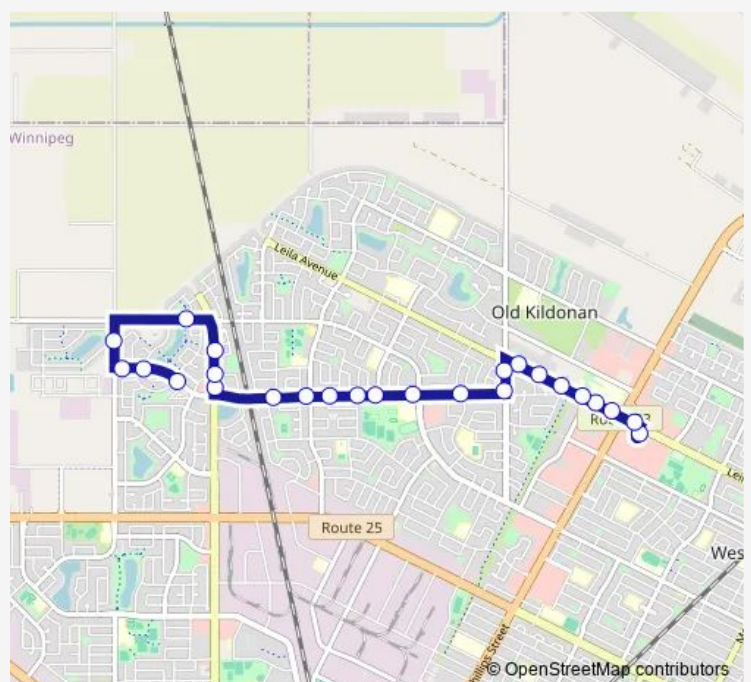

Southbound Pipeline at Mariner

Southbound Pipeline at Adsum

Westbound Adsum at Blechner

Westbound Adsum at Jefferson

Westbound Adsum at Manila

Westbound Adsum at Desharnais

Westbound Adsum at Citadel

Westbound Adsum at Mandalay

Westbound Adsum at Scarfe

Northbound Dr. Jose Rizal at Adsum

Northbound Dr. Jose Rizal at Waterford Green

Northbound Dr. Jose Rizal at Highwater

Route schedule

Southbound Garden City Terminal at Garden City Centre (17 Seven Oaks 77 PP 334) — Eastbound Old Commonwealth at Singh

Monday	06:30-19:22
Tuesday	06:30-19:22
Wednesday	06:30-19:22
Thursday	06:30-19:22
Friday	06:30-19:22
Saturday	—
Sunday	—

Route info

Direction: Southbound Garden City Terminal at Garden City Centre (17 Seven Oaks 77 PP 334)

Stops: 25

Trip Duration: 0 hour 20 min

334 — Adsum

Westbound Jefferson at Luzon East

Southbound King Edward at Coalstone

Eastbound Old Commonwealth at King Edward

Eastbound Old Commonwealth at Wildbrook

Eastbound Old Commonwealth at Singh