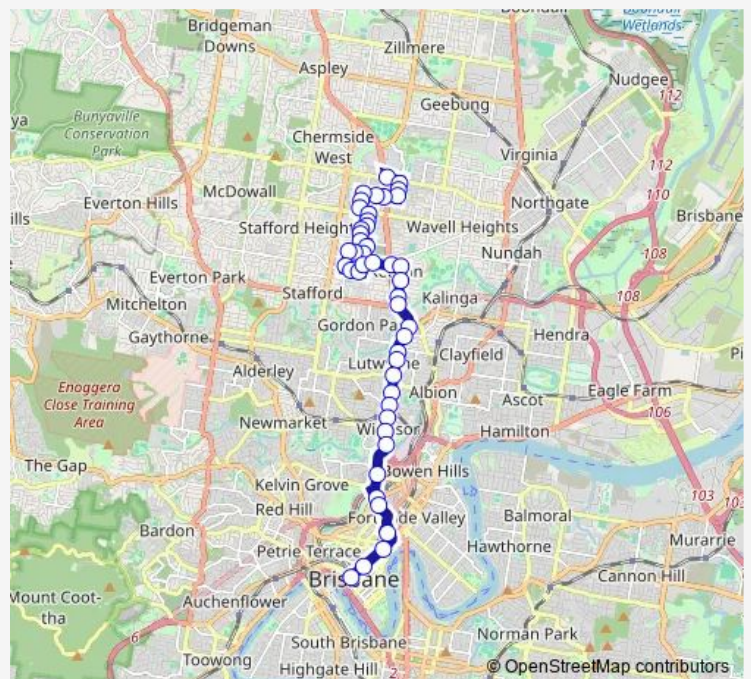

Sadlier St near Leckie Rd

Route schedule

Turbot Street Stop 3 near Albert St — Chermside interchange

Monday 08:40-18:05

Tuesday 08:40-18:05

Wednesday 08:40-18:05

Thursday 08:40-18:05

Friday 08:40-18:05

Saturday 08:38-16:38

Sunday —

Route info

Direction: Turbot Street Stop 3 near Albert St

Stops: 49

Trip Duration: 0 hour 45 min

334 — Chermside - City via Kedron

Leckie Rd near Eleventh Ave

Castle St near Seabrook St

Strathmore St near Caithness St

Strathmore St near Connolly St

Turner Rd at Hinkler Street, stop 44

Moree St at Dawn St, stop 43

Moree St at View Street, stop 42

Clifford St at Dorrigo Street, stop 33

Direction: Adelaide Street Stop 17 near George St

Stops: 49

Trip Duration: 0 hour 46 min

Strathmore St near Connolly St

Turner Rd at Hinkler Street, stop 44

Moree St at Dawn St, stop 43

Moree St at View Street, stop 42