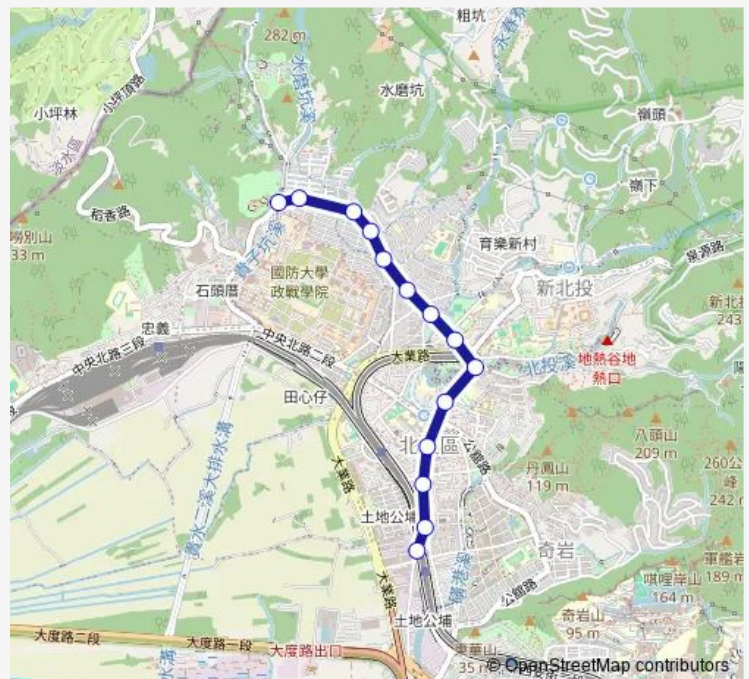

中央南路

中央南大興街口

慈后宮

捷運奇岩站

Route schedule

貴子坑水土保持園區 — 捷運奇岩站

Monday 00:00

Tuesday 00:00

Wednesday 00:00

Thursday 00:00

Friday 00:00

Saturday 00:00

Sunday 00:00

Route info

Direction: 貴子坑水土保持園區

Stops: 14

Trip Duration: 0 hour 12 min

■ 218區 — 新北投-捷運奇岩站

218區 Bus time schedules and route maps are available in an offline PDF at busmaps.com. Use the busmaps.com website to see live bus times, train schedule or subway schedule, and step-by-step directions for all public transit in Taipei