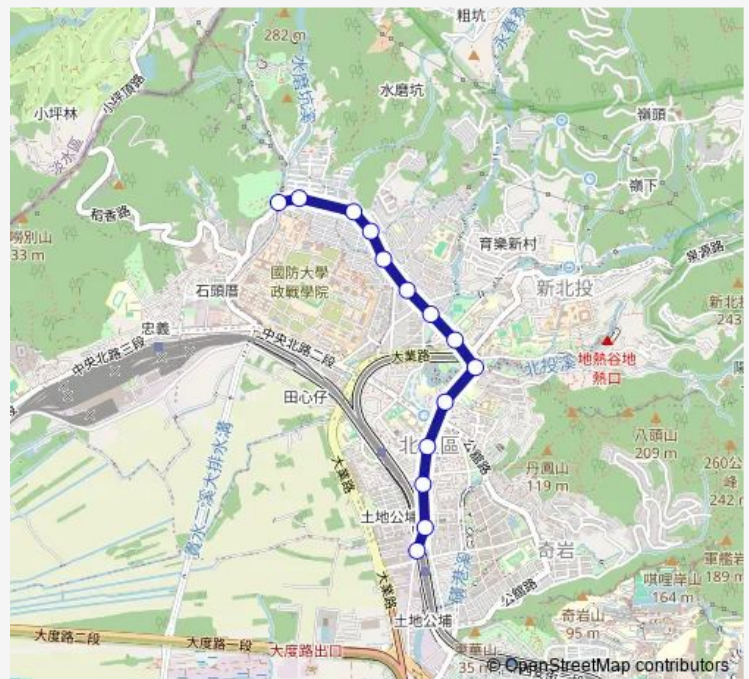

慈后宮

捷運奇岩站

### Route schedule

貴子坑水土保持園區 — 捷運奇岩站

Monday 00:00

Tuesday 00:00

Wednesday 00:00

Thursday 00:00

Friday 00:00

Saturday 00:00

### Route info

Direction: 貴子坑水土保持園區

Stops: 14

Trip Duration: 0 hour 12 min

■ 218區 — 新北投-捷運奇岩站

218區 Bus time schedules and route maps are available in an offline PDF at [busmaps.com](https://busmaps.com). Use the [busmaps.com](https://busmaps.com) website to see live bus times, train schedule or subway schedule, and step-by-step directions for all public transit in Taipei