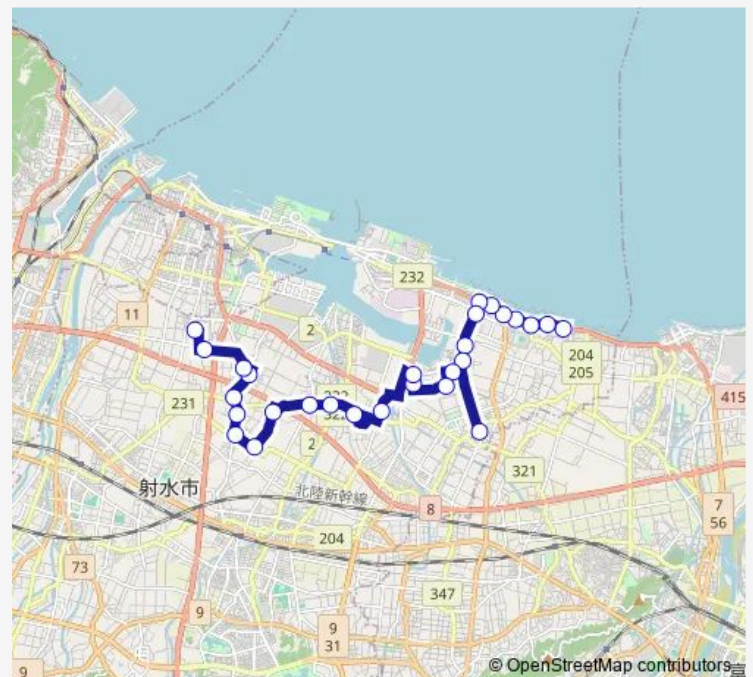

沖口

### Route schedule

足洗瀉公園口 — 市民病院

Monday 07:15-12:20

Tuesday 07:15-12:20

Wednesday 07:15-12:20

Thursday 07:15-12:20

Friday 07:15-12:20

Saturday —

### Route info

Direction: 足洗瀉公園口

Stops: 28

Trip Duration: 0 hour 40 min

(3)新湊東部・七美線

今井神社前

殿村公民館前

作道小学校前

## Route info

Direction: 足洗瀧公園口

Stops: 25

Trip Duration: 0 hour 36 min

(3)新湊東部・七美線 Bus time schedules and route maps are available in an offline PDF at [busmaps.com](https://busmaps.com). Use the [busmaps.com](https://busmaps.com) website to see live bus times, train schedule or subway schedule, and step-by-step directions for all public transit in Imizu