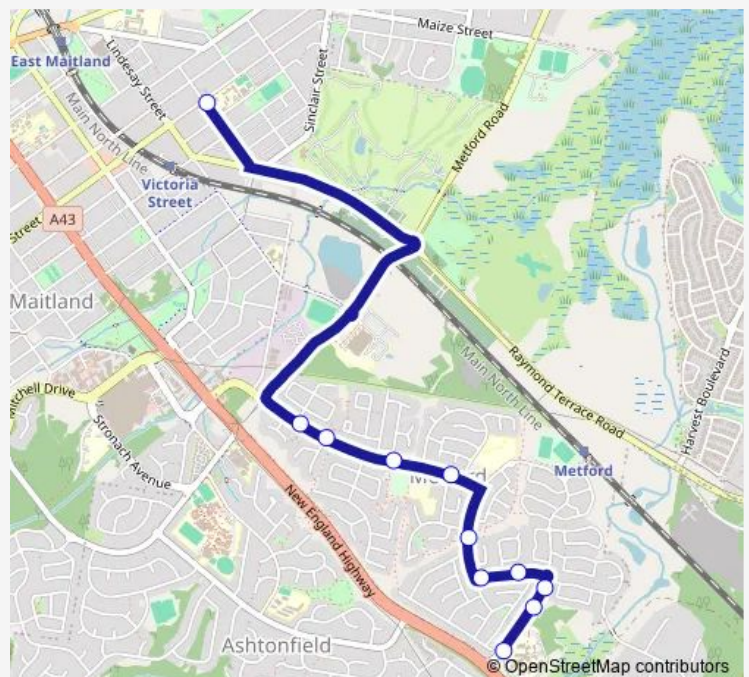

School Bus 2224 Maitland HS to Metford Tafe

[Go to website](#)

Direction

Maitland High School, Hunter St — Tafe Maitland, Ferraby Dr

11 stops

[Open route schedule](#)

Maitland High School, Hunter St

Chelmsford Dr At Tennyson St

Ferraby Dr Opp 32

Tafe Maitland, Ferraby Dr

Route schedule

Maitland High School, Hunter St — Tafe Maitland, Ferraby Dr

Monday 15:55

Tuesday 15:55

Wednesday 15:55

Thursday 15:55

Friday 15:55

Saturday —

Sunday —

Route info

Direction: Maitland High School, Hunter St

Stops: 11

Trip Duration: 0 hour 11 min

2224 School Bus time schedules and route maps are available in an offline PDF at busmaps.com. Use the busmaps.com website to see live bus times, train schedule or subway schedule, and step-by-step directions for all public transit in Maitland