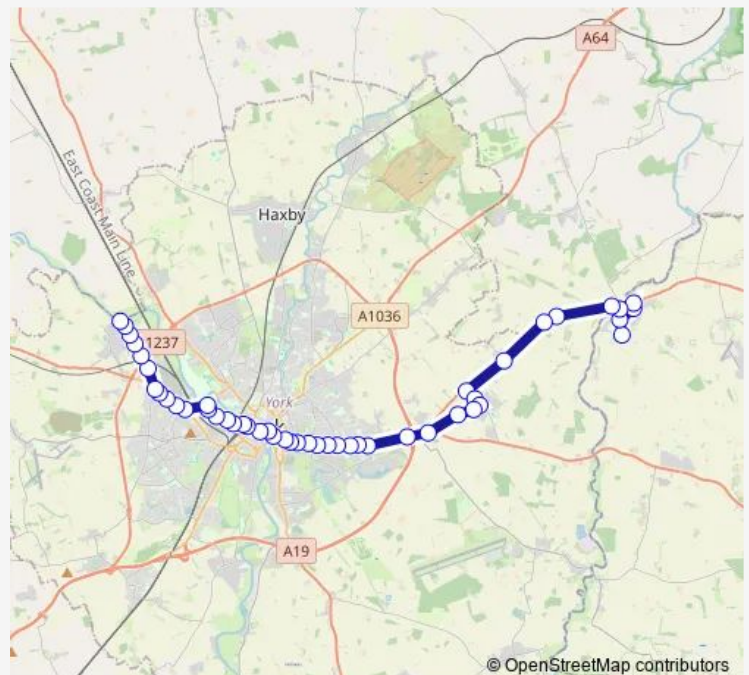

Archbishop Holgate's School

Windmill Lane

Milson Grove

Route schedule

Stamford Bridge Roman Av — Lord Nelson

Monday 19:52-22:52

Tuesday 19:52-22:52

Wednesday 19:52-22:52

Thursday 19:52-22:52

Friday 19:52-22:52

Saturday 19:30-22:53

Sunday —

Route info

Direction: Stamford Bridge Roman Av

Stops: 47

Trip Duration: 0 hour 48 min

Low Ousegate

Station Road

Station Rise

National Railway Museum

NRM Car Park

Carleton Street

Livingstone Street

Salisbury Road