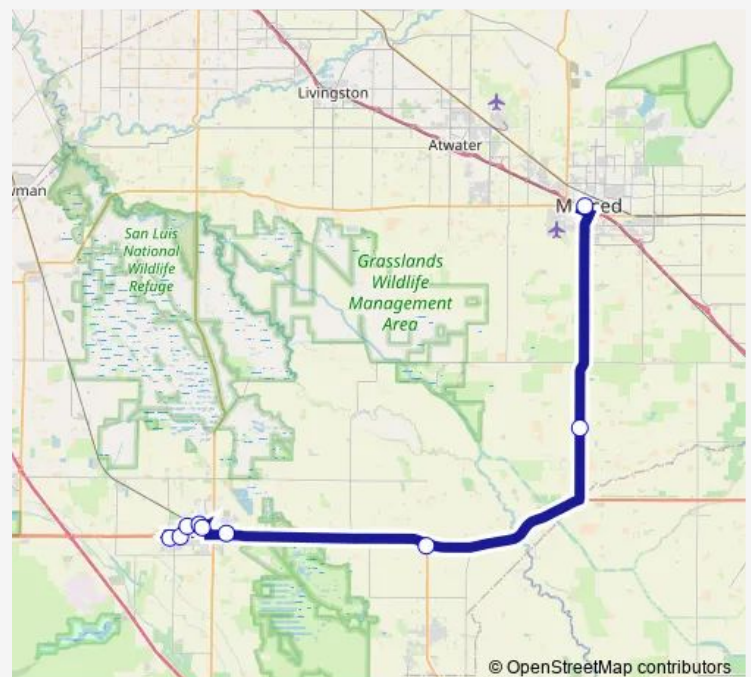

Direction

Pacheco @ Target (Eastbound) — Transpo (small)

9 stops

[Open route schedule](#)

Pacheco @ Target (Eastbound)

San Luis Plaza (Eastbound)

Los Banos Memorial Hospital (eastbound)

F St @ 4th/County Offices

Tuesday 06:04-18:48

Wednesday 06:04-18:48

Thursday 06:04-18:48

Friday 06:04-18:48

Saturday 07:30-18:31

Sunday 07:30-18:31

Route info

Direction: Pacheco @ Target (Eastbound)

Stops: 9

Trip Duration: 1 hour 11 min

Direction

Merced Transpo (inside) — Pacheco @ Target (Eastbound)

9 stops

[Open route schedule](#)

Merced Transpo (inside)

El Nido Grocery (southbound)

Route schedule

Merced Transpo (inside) — Pacheco @ Target (Eastbound)

Monday 06:30-19:30

Tuesday 06:30-19:30

Wednesday 06:30-19:30

Thursday 06:30-19:30

Friday 06:30-19:30

Saturday 09:00-17:15