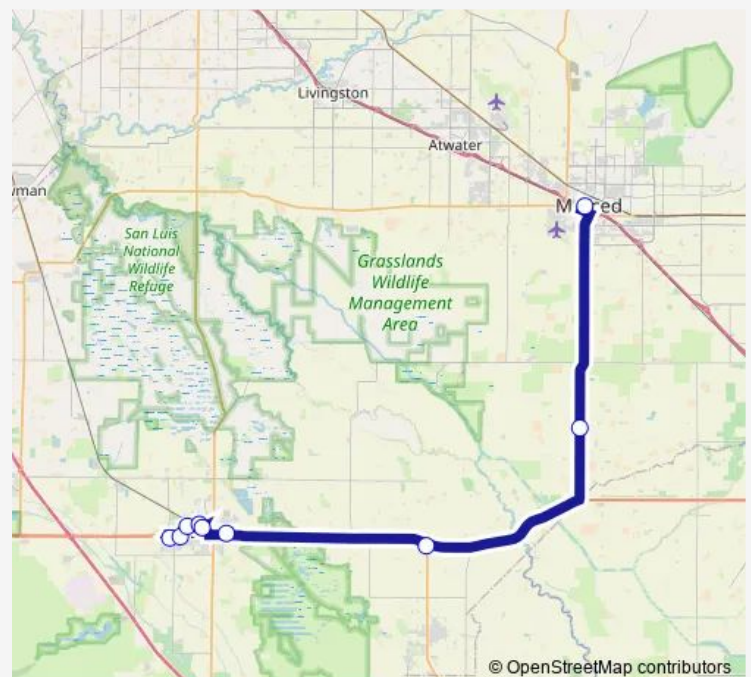

Direction

Pacheco @ Target (Eastbound) — Transpo (small)

9 stops

[Open route schedule](#)

Pacheco @ Target (Eastbound)

San Luis Plaza (Eastbound)

Los Banos Memorial Hospital (eastbound)

F St @ 4th/County Offices

Tuesday 06:04-18:48

Wednesday 06:04-18:48

Thursday 06:04-18:48

Friday 06:04-18:48

Saturday 07:30-18:31

Sunday 07:30-18:31

Route info

Direction: Pacheco @ Target (Eastbound)

Stops: 9

Trip Duration: 1 hour 11 min

Direction

Merced Transpo (inside) — Pacheco @ Target (Eastbound)

9 stops

[Open route schedule](#)

Merced Transpo (inside)

El Nido Grocery (southbound)

Route schedule

Merced Transpo (inside) — Pacheco @ Target (Eastbound)

Monday 06:30-19:30

Tuesday 06:30-19:30

Wednesday 06:30-19:30

Thursday 06:30-19:30

Friday 06:30-19:30

Saturday 09:00-17:15