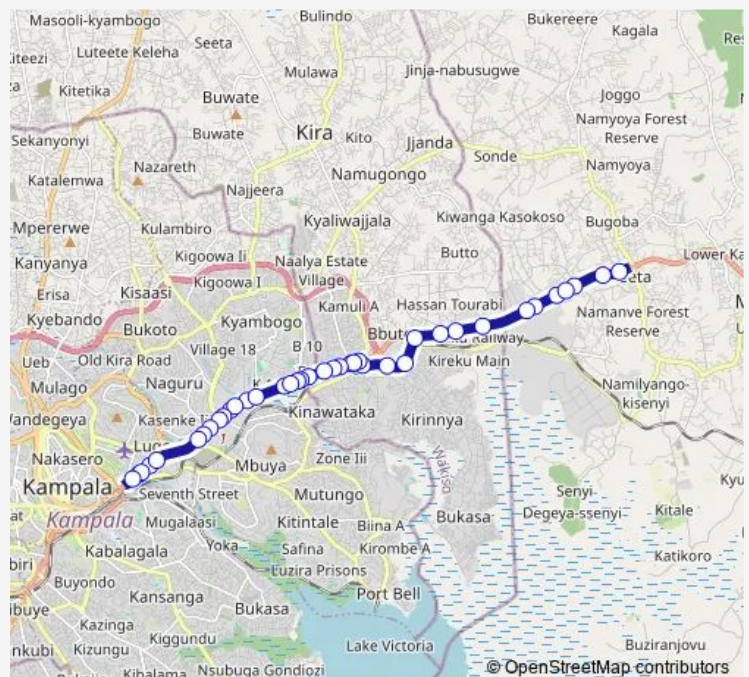

Bus Ic149 Centenary Park Stage-Seeta Stage

[Go to website](#)

Direction

St. Peter Junior Academy — Ministry of Internal Affairs

39 stops

[Open route schedule](#)

St. Peter Junior Academy

Seeta Victory Church

Jomayi Stone Yard

Rwenzori Bottling Co.

Red Pepper Publications

Oil Com Petrol Station (Namanve)

Century Bottling Co.

Namanve

Gto Petro Pump - Watoto Church East

Shire Petroleum

Bweyogerere

Namboole Stage

Mandela Sports Hotel

Palace Junior School

Shell (Kireka)

Total Fuel Station (Kireka)

Kireka

Good Daddy Primary School

Kireka Market

Global Paints (Jinja Rd)

Petro Fuel Station (Banda)

Route schedule

St. Peter Junior Academy — Ministry of Internal Affairs

Monday 06:30-19:00

Tuesday 06:30-19:00

Wednesday 06:30-19:00

Thursday 06:30-19:00

Friday 06:30-19:00

Saturday 06:30-19:00

Sunday 06:30-19:00

Route info

Direction: St. Peter Junior Academy

Stops: 39

Trip Duration: 1 hour 29 min

Ic149 — Centenary Park Stage-Seeta Stage