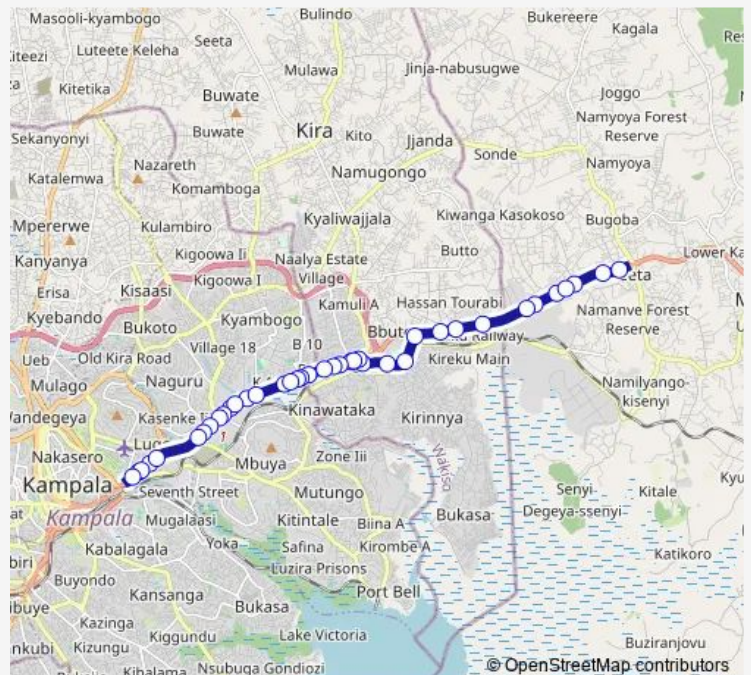

Kireka Market

Global Paints (Jinja Rd)

Petro Fuel Station (Banda)

Route schedule

St. Peter Junior Academy — Ministry of Internal Affairs

Monday 06:30-19:00

Tuesday 06:30-19:00

Wednesday 06:30-19:00

Thursday 06:30-19:00

Friday 06:30-19:00

Saturday 06:30-19:00

Sunday 06:30-19:00

Route info

Direction: St. Peter Junior Academy

Stops: 39

Route Duration: 1 hour 20 min