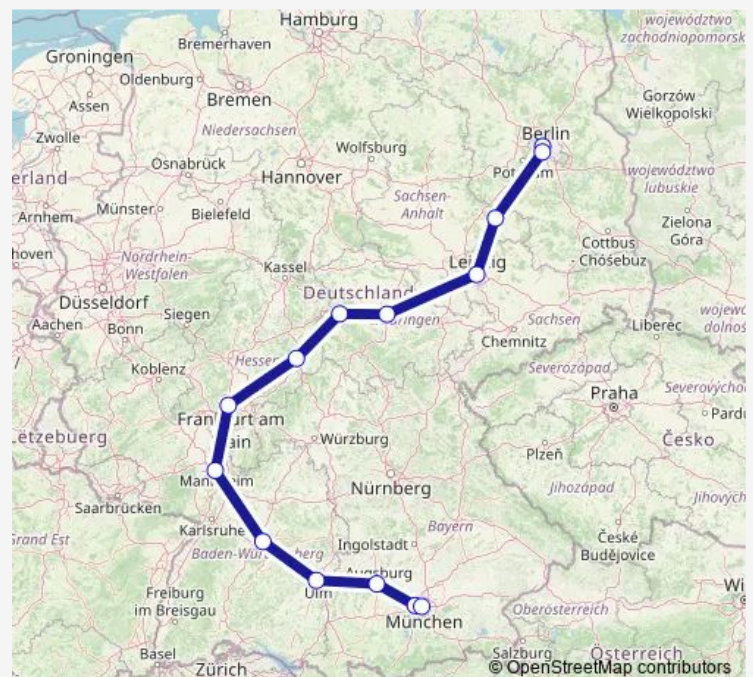

Rail ICE 597

[Go to website](#)

Direction

Berlin Hbf (tief) — München Hbf

14 stops

[Open route schedule](#)

Berlin Hbf (tief)

Berlin Südkreuz

Lutherstadt Wittenberg Hbf

Leipzig Hbf

Erfurt Hbf

Eisenach

Fulda

Frankfurt(Main)Hbf

Mannheim Hbf

Stuttgart Hbf

Ulm Hbf

Augsburg Hbf

München-Pasing

München Hbf

Route schedule

Berlin Hbf (tief) — München Hbf

Monday 09:28

Tuesday 09:28

Wednesday 09:28

Thursday 09:28

Friday 09:28

Saturday 09:28

Sunday 09:28

Route info

Direction: Berlin Hbf (tief)

Stops: 14

Trip Duration: 7 hour 59 min

ICE 597