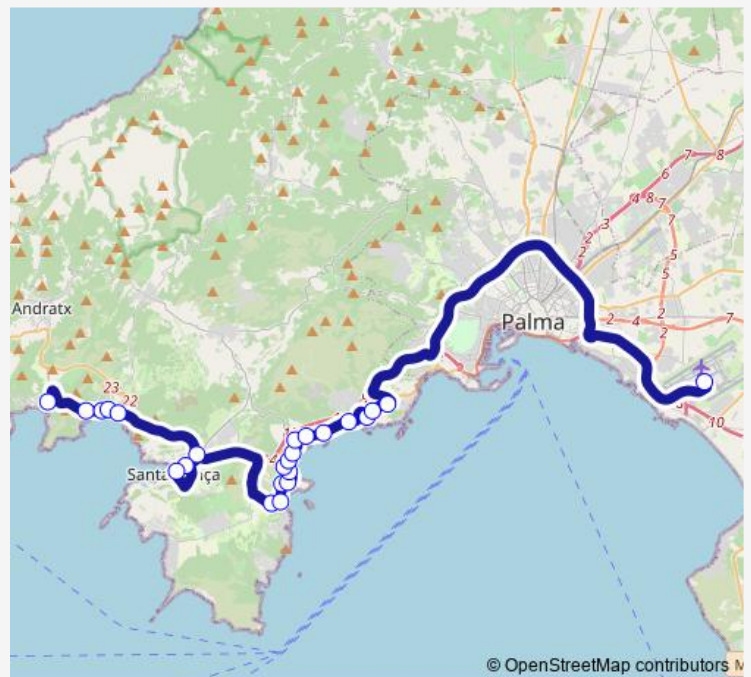

Route schedule

Camp de Mar (5001) — Aeroport - Sortides (40128)

Monday	04:45-20:30
Tuesday	04:45-20:30
Wednesday	04:45-20:30
Thursday	04:45-20:30
Friday	04:45-20:30
Saturday	04:45-20:30
Sunday	04:45-20:30

Route info

Direction: Camp de Mar (5001)

Stops: 24

Trip Duration: 1 hour 20 min

■ A11 — Camp de Mar - Aeroport

Ctra. Andratx - Vaquer 1 (11016)

Bendinat 1 (11014)

Aeroport - Sortides (40128)

Direction

Aeroport - Arribades (40129) — Camp de Mar (5001)

23 stops

[Open route schedule](#)

Aeroport - Arribades (40129)

Bendinat 2 (11013)

Ctra. Andratx - Vaquer 2 (11015)

Plaça de Portals 2 (11017)

Thursday 00:10-23:30

Friday 00:10-23:30

Saturday 00:10-23:30

Sunday 00:10-23:30

Route info

Direction: Aeroport - Arribades (40129)

Stops: 23

Trip Duration: 1 hour 15 min