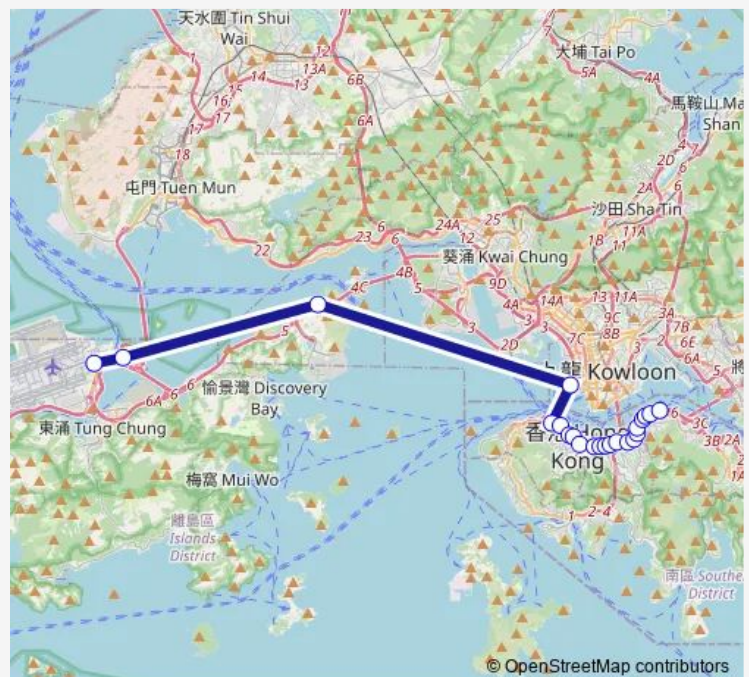

[Ctb] North Point Ferry Pier — [Ctb] Airport (Ground Transportation Centre)[Lwb] Airport (GTC) BUS Terminus

Monday	05:10-22:30
Tuesday	05:10-22:30
Wednesday	05:10-22:30
Thursday	05:10-22:30
Friday	05:10-22:30
Saturday	05:10-22:30
Sunday	05:10-22:30

Route info

Direction: [Ctb] North Point Ferry Pier

Stops: 23

Trip Duration: 1 hour 24 min

■ A11 — North Point Ferry Pier - Airport (Ground Transportation Centre)

[Ctb] Fenwick Street, Gloucester Road|[Kmb+Ctb] Fenwick Street/
Fenwick Street, Gloucester Road|[Kmb] Fenwick Street