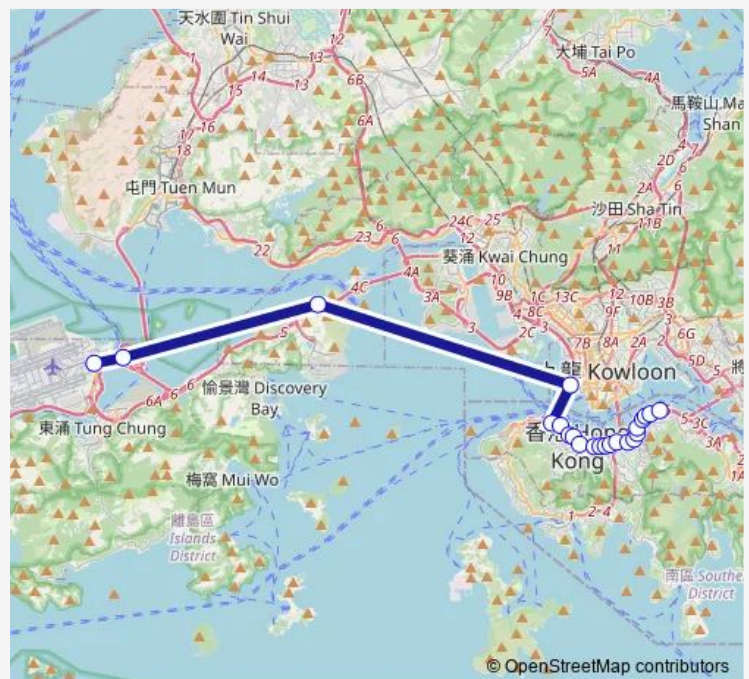

### Route schedule

[Ctb] North Point Ferry Pier — [Ctb] Airport (Ground Transportation Centre)[Lwb] Airport (GTC) BUS Terminus

Monday	05:10-22:30
Tuesday	05:10-22:30
Wednesday	05:10-22:30
Thursday	05:10-22:30
Friday	05:10-22:30
Saturday	05:10-22:30
Sunday	05:10-22:30

### Route info

Direction: [Ctb] North Point Ferry Pier

Stops: 23

Trip Duration: 1 hour 30 min

■ A11 — North Point Ferry Pier - Airport (Ground Transportation Centre)

[Ctb] Fenwick Street, Gloucester Road|[Kmb+Ctb] Fenwick Street/<Br>Fenwick Street, Gloucester Road|[Kmb] Fenwick Street