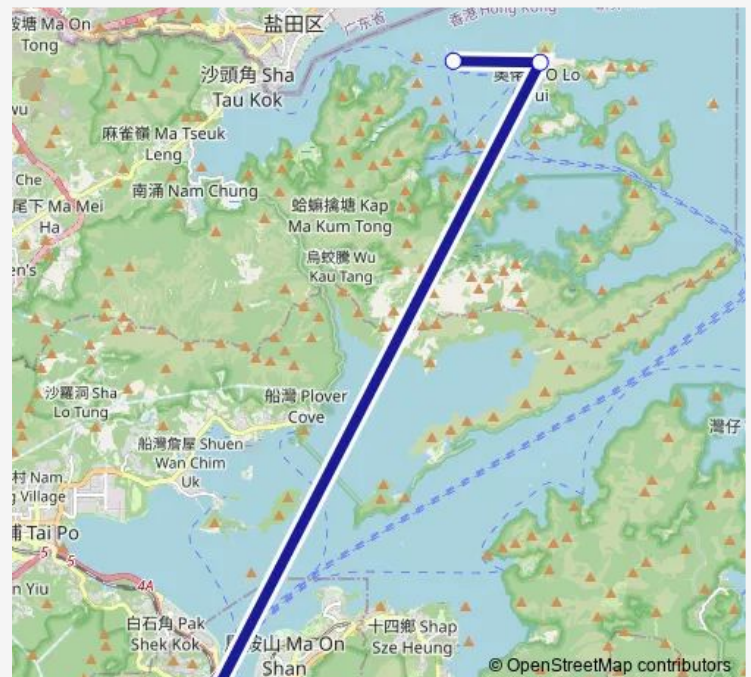

Ferry MA LIU Shui - KAT O

[Go to website](#)

Direction

Ma Liu Shui Landing No. 3 — Ap Chau Public Pier

3 stops

[Open route schedule](#)

Ma Liu Shui Landing No. 3

Kat O Chau Pier

Ap Chau Public Pier

Route schedule

Ma Liu Shui Landing No. 3 — Ap Chau Public Pier

Monday	—
Tuesday	—
Wednesday	—
Thursday	—
Friday	—
Saturday	09:00
Sunday	09:00

Route info

Direction: Ma Liu Shui Landing No. 3

Stops: 3

Trip Duration: 2 hour 0 min

MA LIU Shui - KAT O

Direction

Ap Chau Public Pier — Ma Liu Shui Landing No. 3

3 stops

[Open route schedule](#)

Ap Chau Public Pier

Kat O Chau Pier

Ma Liu Shui Landing No. 3

Route schedule

Ap Chau Public Pier — Ma Liu Shui Landing No. 3

Monday	—
Tuesday	—
Wednesday	—
Thursday	—
Friday	—
Saturday	12:30
Sunday	12:30

Route info

Direction: Ap Chau Public Pier