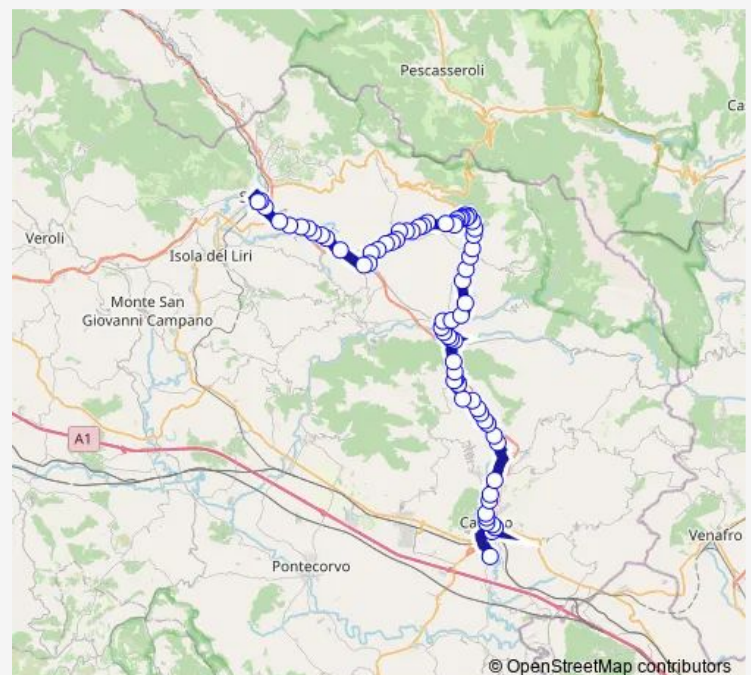

### Route schedule

Cassino | Ponte Marozzo # f8251 — Sora | Stazione FS # f5890

Monday 14:30

Tuesday 14:30

Wednesday 14:30

Thursday 14:30

Friday 14:30

Saturday —

### Route info

Direction: Cassino | Ponte Marozzo # f8251

Stops: 72

Trip Duration: 1 hour 35 min

Gallinaro | Capodichina # f7717

Gallinaro | Cancellone # f7718

Atina | Piazza Garibaldi # f7664

Atina | Via Sferracavallo Via Virilassi # f7331