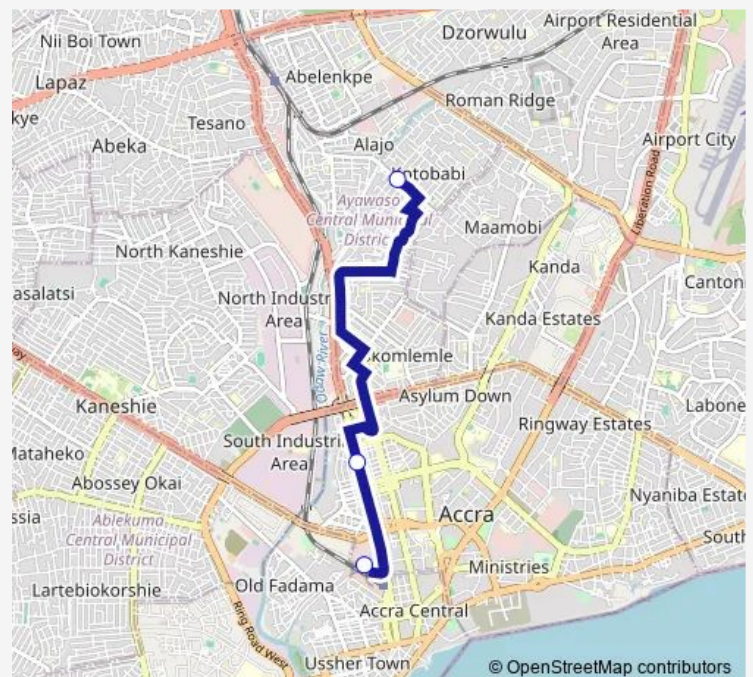

Bus 308a Kotobabi Down Station to Accra Cmb

[Go to website](#)

Direction

Terminal Kotobabi Down Station — Terminal Accra Cmb

3 stops

[Open route schedule](#)

Terminal Kotobabi Down Station

Adabraka Market

Terminal Accra Cmb

Route schedule

Terminal Kotobabi Down Station — Terminal Accra Cmb

Monday	11:54
Tuesday	11:54
Wednesday	11:54
Thursday	11:54
Friday	11:54
Saturday	11:54
Sunday	11:54

Route info

Direction: Terminal Kotobabi Down Station

Stops: 3

Trip Duration: 0 hour 57 min

■ 308a — Kotobabi Down Station to Accra Cmb

308a Bus time schedules and route maps are available in an offline PDF at busmaps.com. Use the busmaps.com website to see live bus times, train schedule or subway schedule, and step-by-step directions for all public transit in Accra