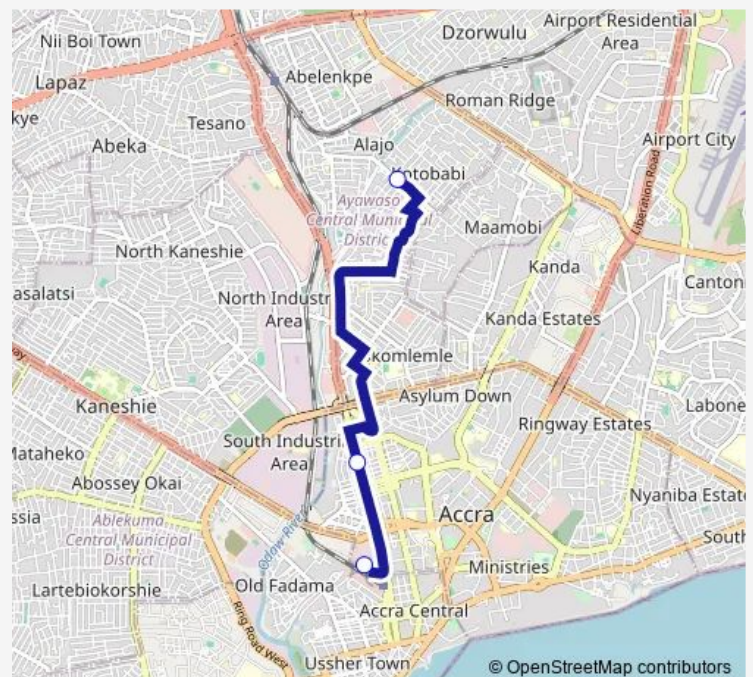

Bus 308A Kotobabi Down Station to Accra Cmb

[Go to website](#)

Direction

Terminal Kotobabi Down Station — Terminal Accra Cmb

3 stops

[Open route schedule](#)

Terminal Kotobabi Down Station

Market 156

Terminal Accra Cmb

Route schedule

Terminal Kotobabi Down Station — Terminal Accra Cmb

Monday 11:54

Tuesday 11:54

Wednesday 11:54

Thursday 11:54

Friday 11:54

Saturday 11:54

Sunday 11:54

Route info

Direction: Terminal Kotobabi Down Station

Stops: 3

Trip Duration: 0 hour 57 min

■ 308A — Kotobabi Down Station to Accra Cmb

308A Bus time schedules and route maps are available in an offline PDF at busmaps.com. Use the busmaps.com website to see live bus times, train schedule or subway schedule, and step-by-step directions for all public transit in Accra