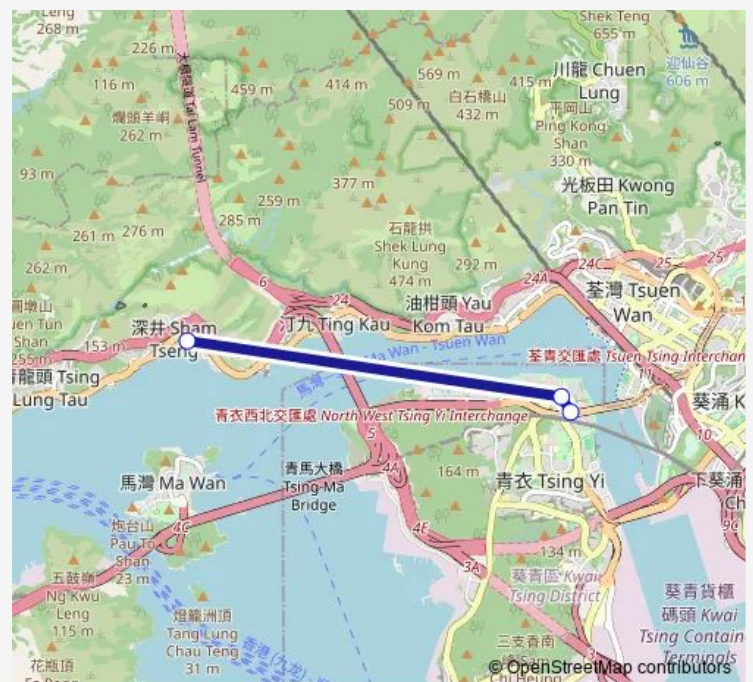

Bus 308A Bellagio - Tsing Yi Station

[Go to website](#)

Direction

TSING YI STATION|TSING YI STATION GMB TERMINUS — BELLAGIO

3 stops

[Open route schedule](#)

TSING YI STATION|TSING YI STATION GMB TERMINUS

TSING KING ROAD, NEAR ON MEI HOUSE, CHEUNG ON ESTATE|TSING KING ROAD, OUTSIDE ON MEI HOUSE|TSING KING ROAD OUTSIDE ON MEI HOUSE, CHEUNG ON ESTATE

BELLAGIO

Route schedule

TSING YI STATION|TSING YI STATION GMB TERMINUS — BELLAGIO

Monday	06:45
Tuesday	06:45
Wednesday	06:45
Thursday	06:45
Friday	06:45
Saturday	—
Sunday	—

Route info

Direction: TSING YI STATION|TSING YI STATION GMB TERMINUS

Stops: 3

Trip Duration: 0 hour 14 min

■ 308A — Bellagio - Tsing Yi Station

Direction

BELLAGIO — TSING YI STATION|TSING YI STATION
GMB TERMINUS

3 stops

[Open route schedule](#)

BELLAGIO