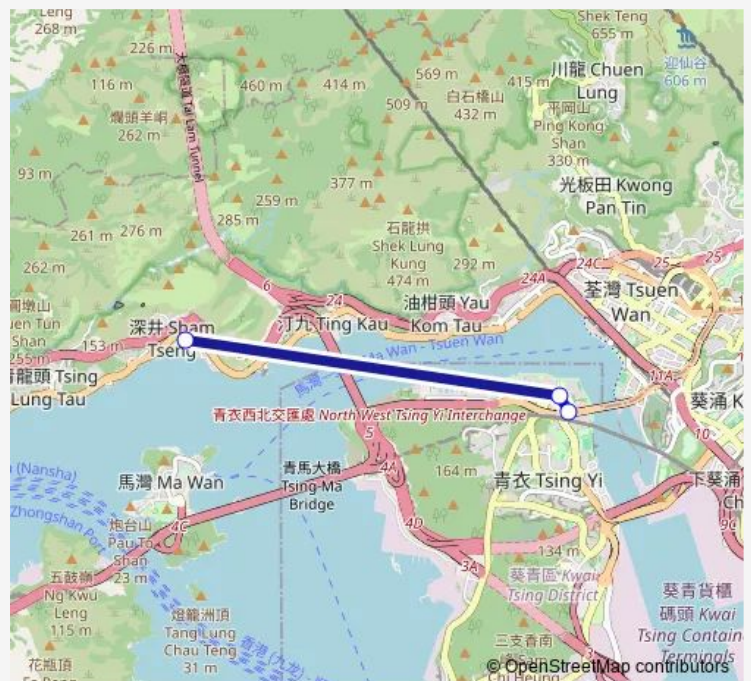

Bus 308a Bellagio - Tsing Yi Station

[Go to website](#)

Direction

Tsing Yi Station|Tsing Yi Station GMB Terminus — Bella-
gio

3 stops

[Open route schedule](#)

Tsing Yi Station|Tsing Yi Station GMB Terminus

Tsing King Road, Near ON MEI House, Cheung ON Es-
tate|Tsing King Road, Outside ON MEI House|Tsing King
Road Outside ON MEI House, Cheung ON Estate

Bellagio

Route schedule

Tsing Yi Station|Tsing Yi Station GMB Terminus — Bella-
gio

Monday 06:45

Tuesday 06:45

Wednesday 06:45

Thursday 06:45

Friday 06:45

Saturday —

Sunday —

Route info

Direction: Tsing Yi Station|Tsing Yi Station GMB Terminus

Stops: 3

Trip Duration: 0 hour 14 min

■ 308a — Bellagio - Tsing Yi Station